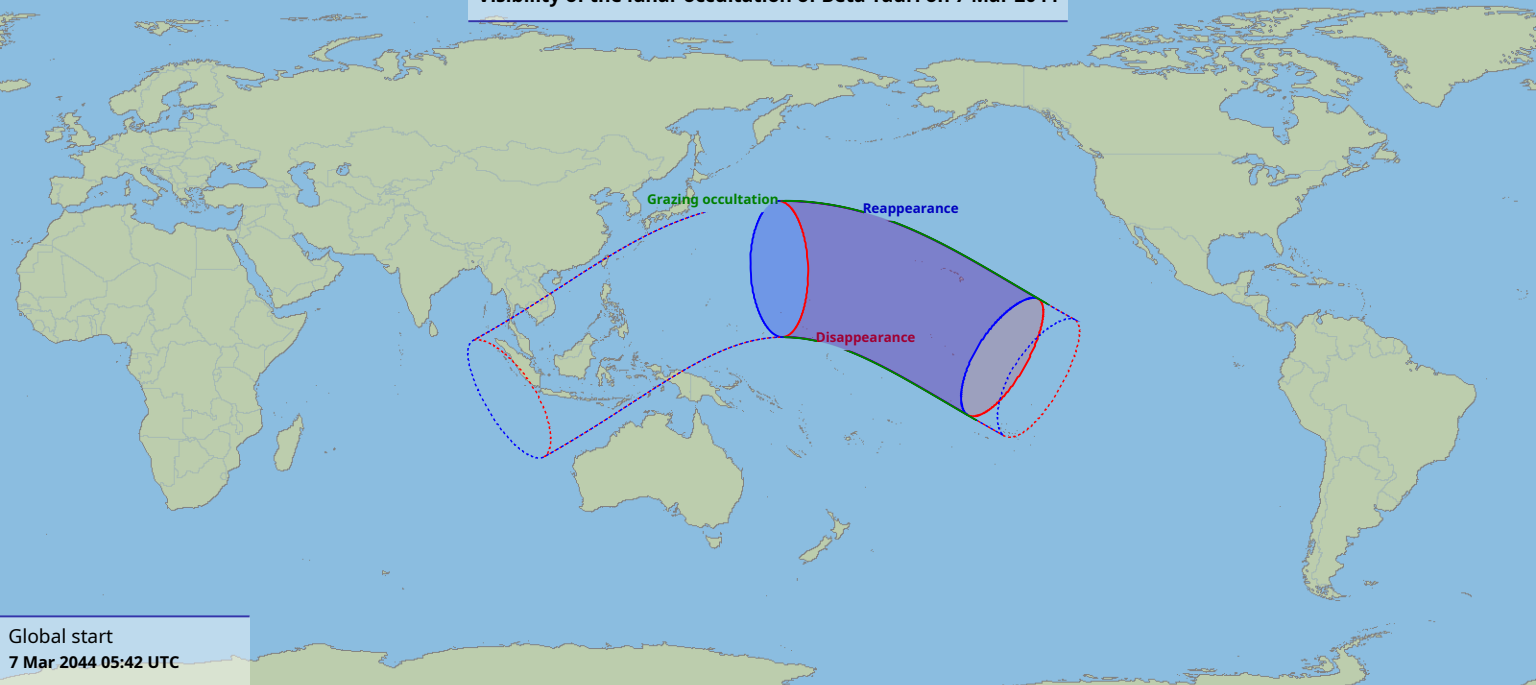

Visibility of the lunar occultation of Beta Tauri on 7 Mar 2044

Global start
7 Mar 2044 05:42 UTC

Global end
7 Mar 2044 09:56 UTC