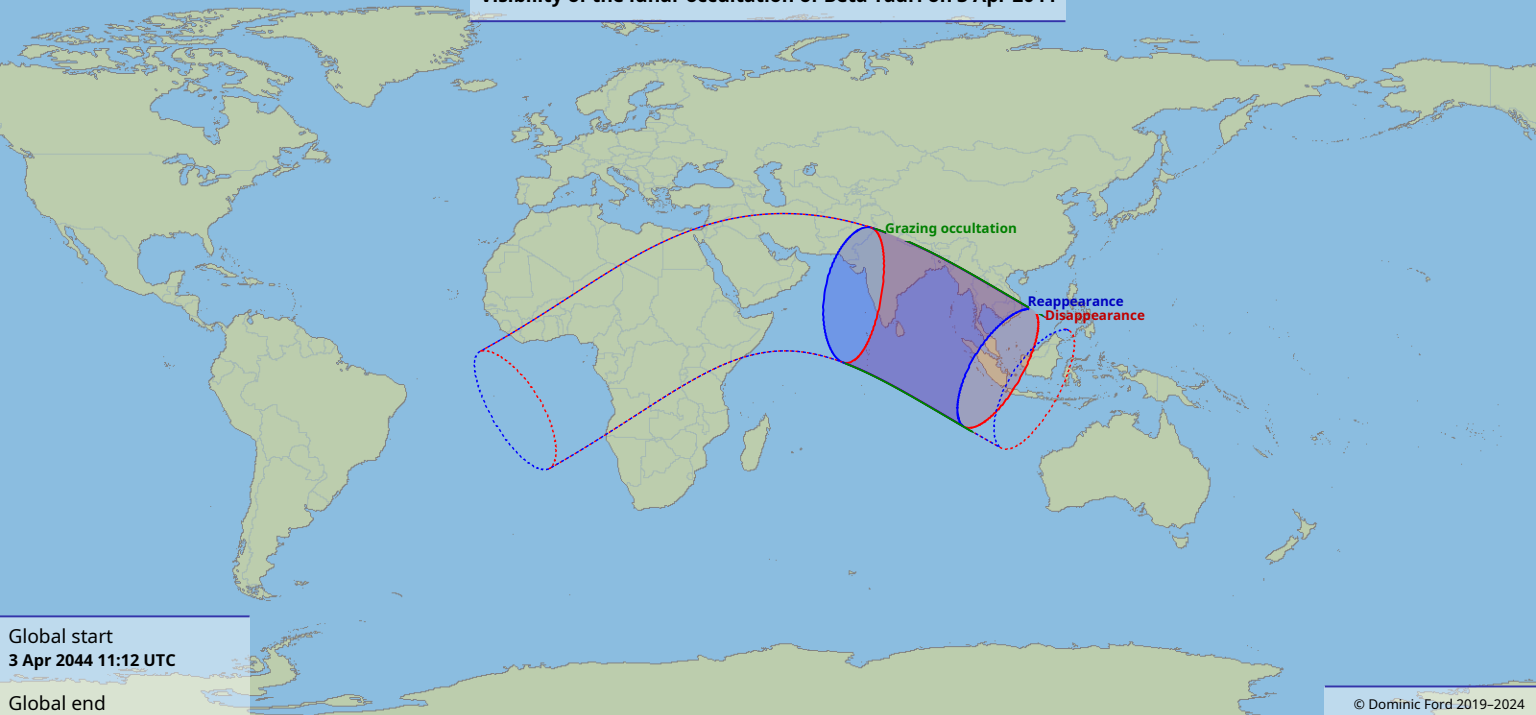

Visibility of the lunar occultation of Beta Tauri on 3 Apr 2024

Global start
3 Apr 2024 11:12 UTC

Global end
3 Apr 2024 15:23 UTC