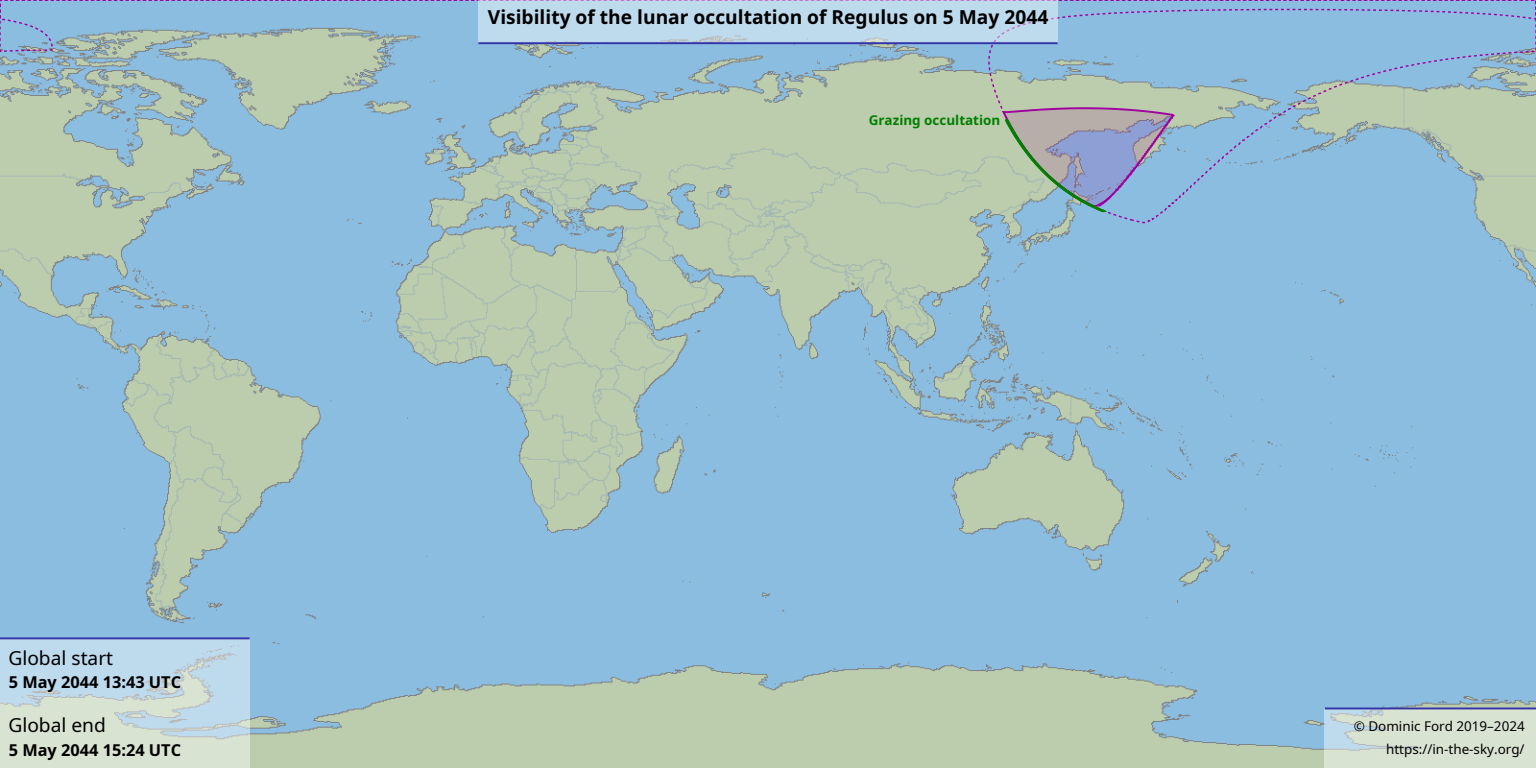

Visibility of the lunar occultation of Regulus on 5 May 2044

Grazing occultation

Global start
5 May 2044 13:43 UTC

Global end
5 May 2044 15:24 UTC