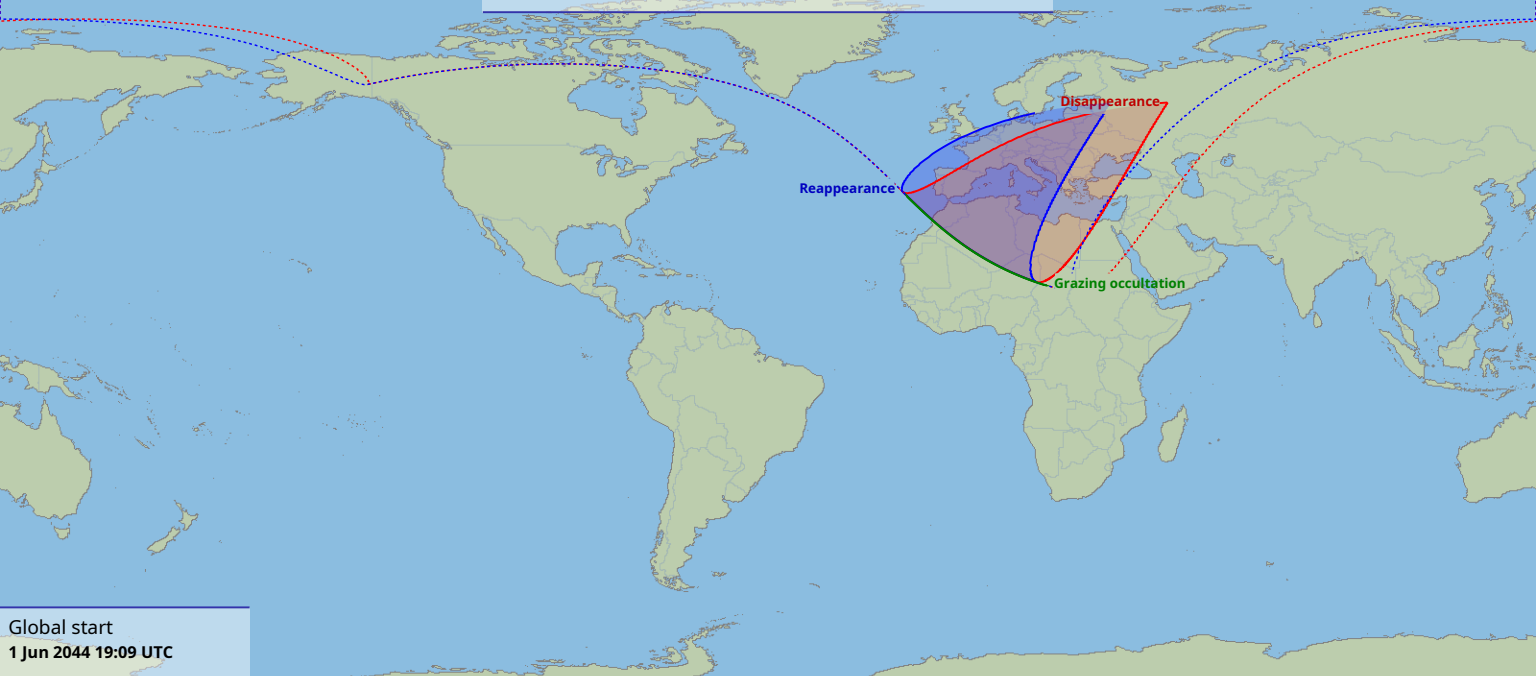

# Visibility of the lunar occultation of Regulus on 1 Jun 2024

Global start  
1 Jun 2024 19:09 UTC

Global end  
1 Jun 2024 22:09 UTC