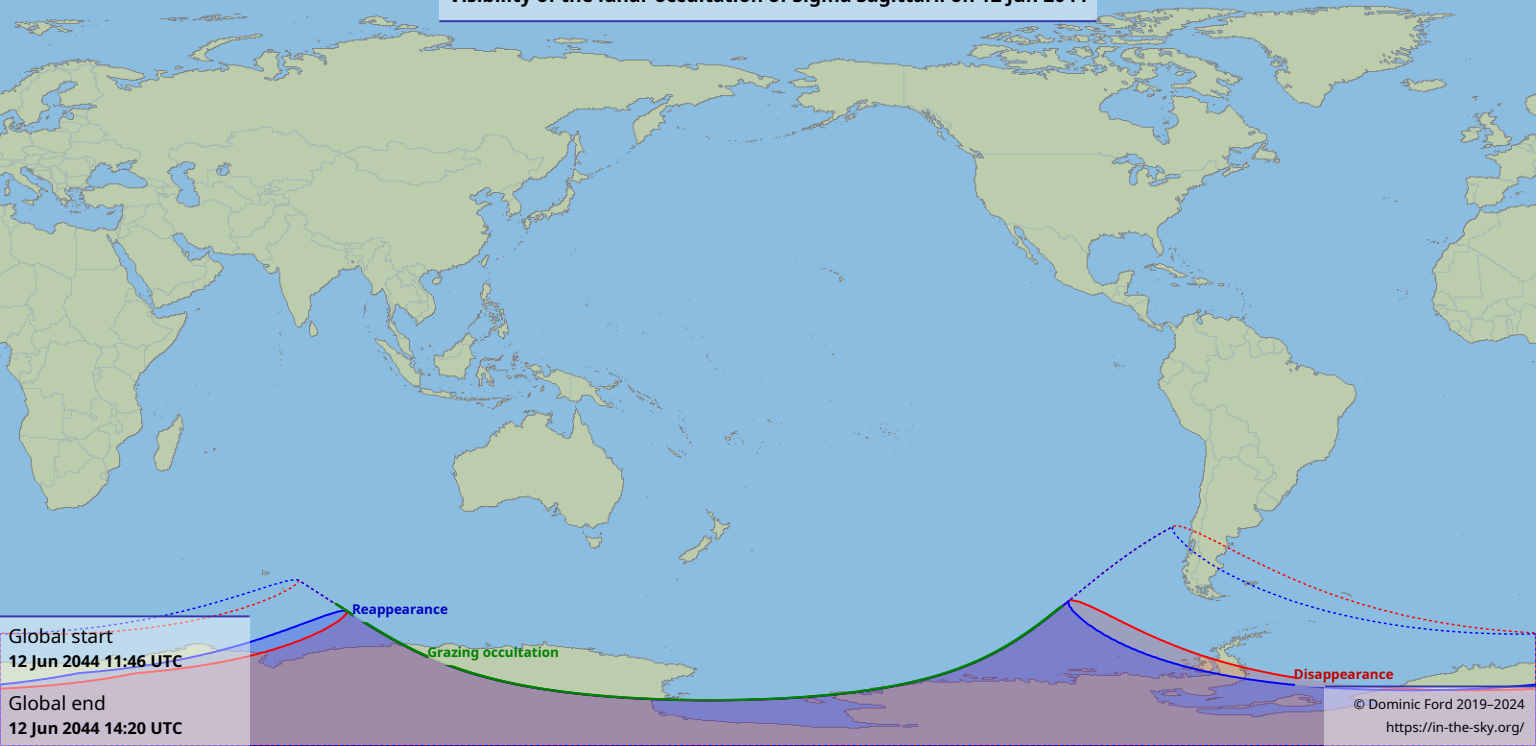

# Visibility of the lunar occultation of Sigma Sagittarii on 12 Jun 2044

Global start  
12 Jun 2044 11:46 UTC

Global end  
12 Jun 2044 14:20 UTC

Reappearance

Grazing occultation

Disappearance