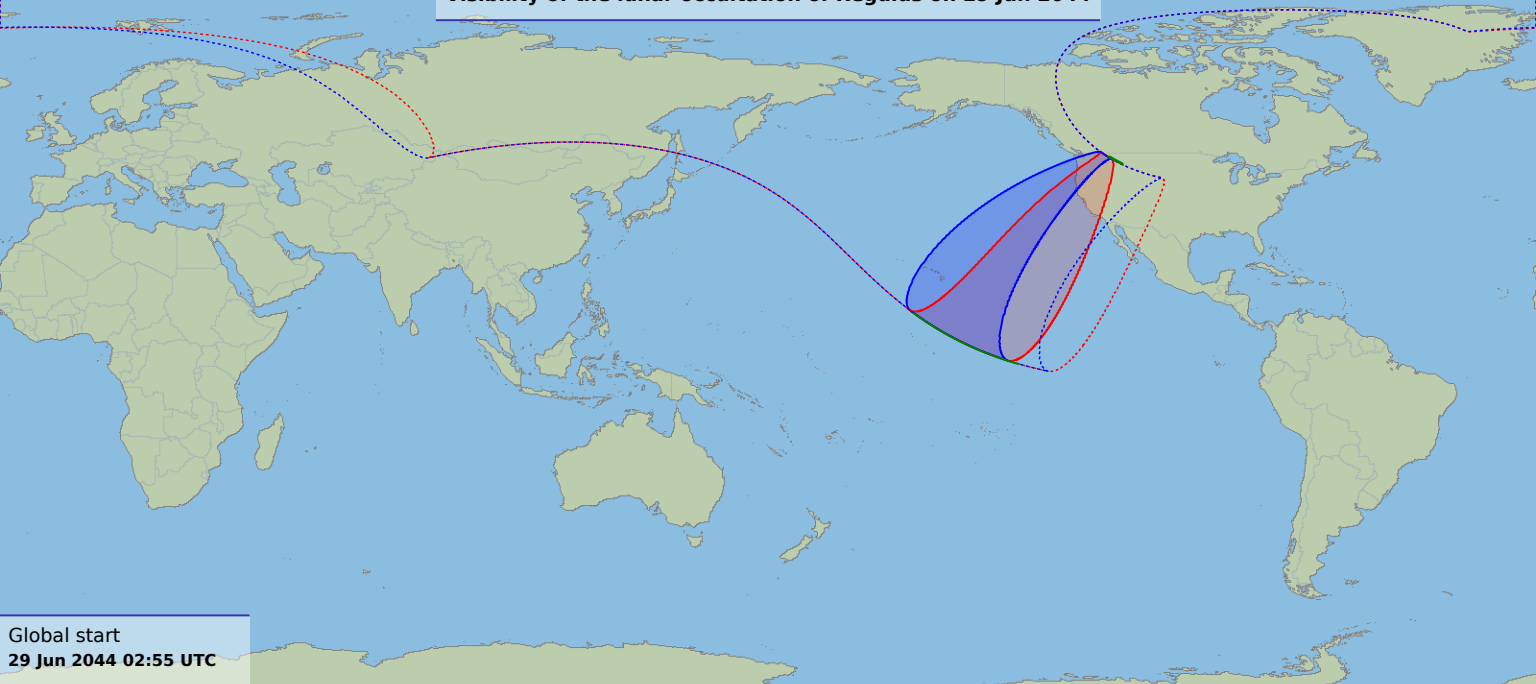

# Visibility of the lunar occultation of Regulus on 29 Jun 2044

Global start  
**29 Jun 2044 02:55 UTC**

Global end  
**29 Jun 2044 06:32 UTC**