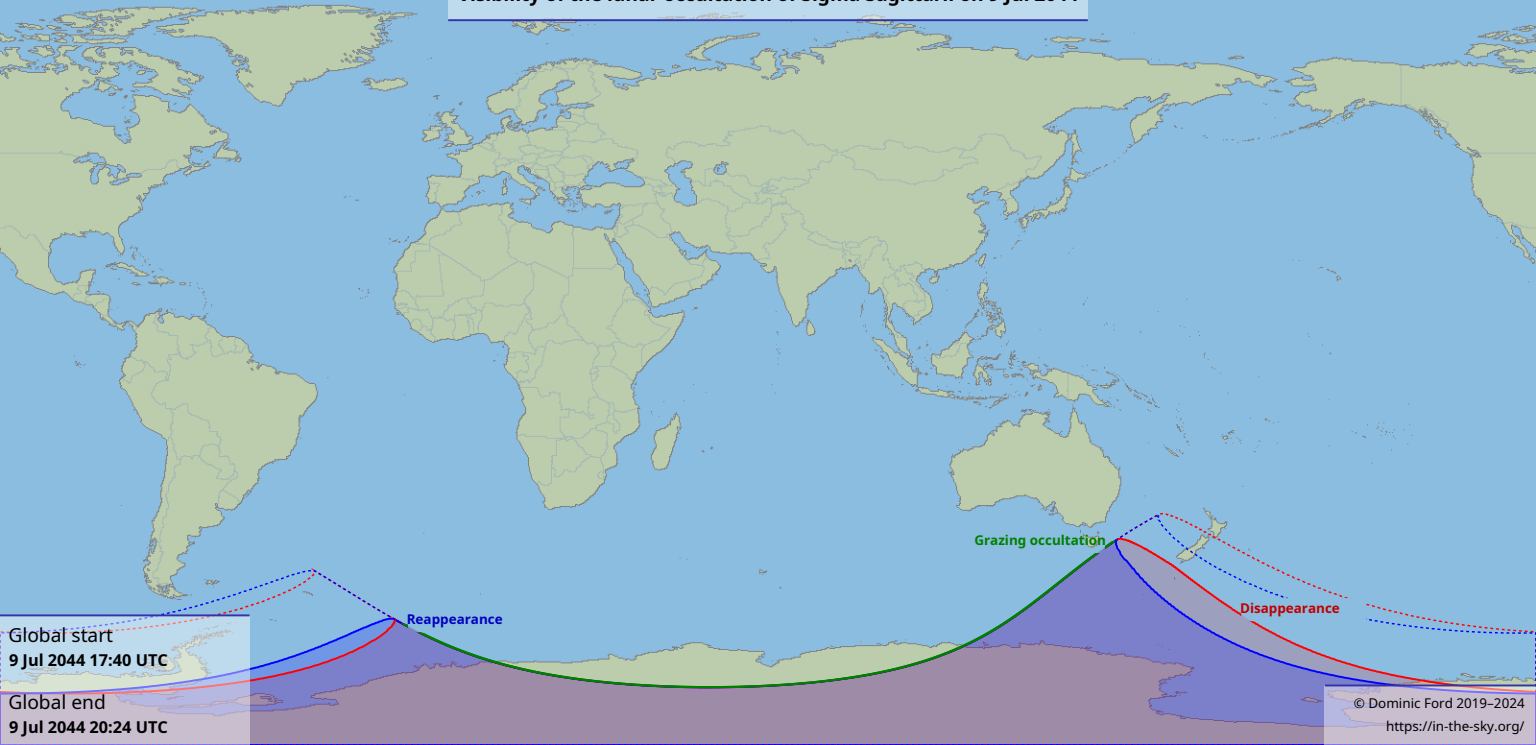

# Visibility of the lunar occultation of Sigma Sagittarii on 9 Jul 2024

Global start  
9 Jul 2024 17:40 UTC

Global end  
9 Jul 2024 20:24 UTC

Grazing occultation

Reappearance

Disappearance