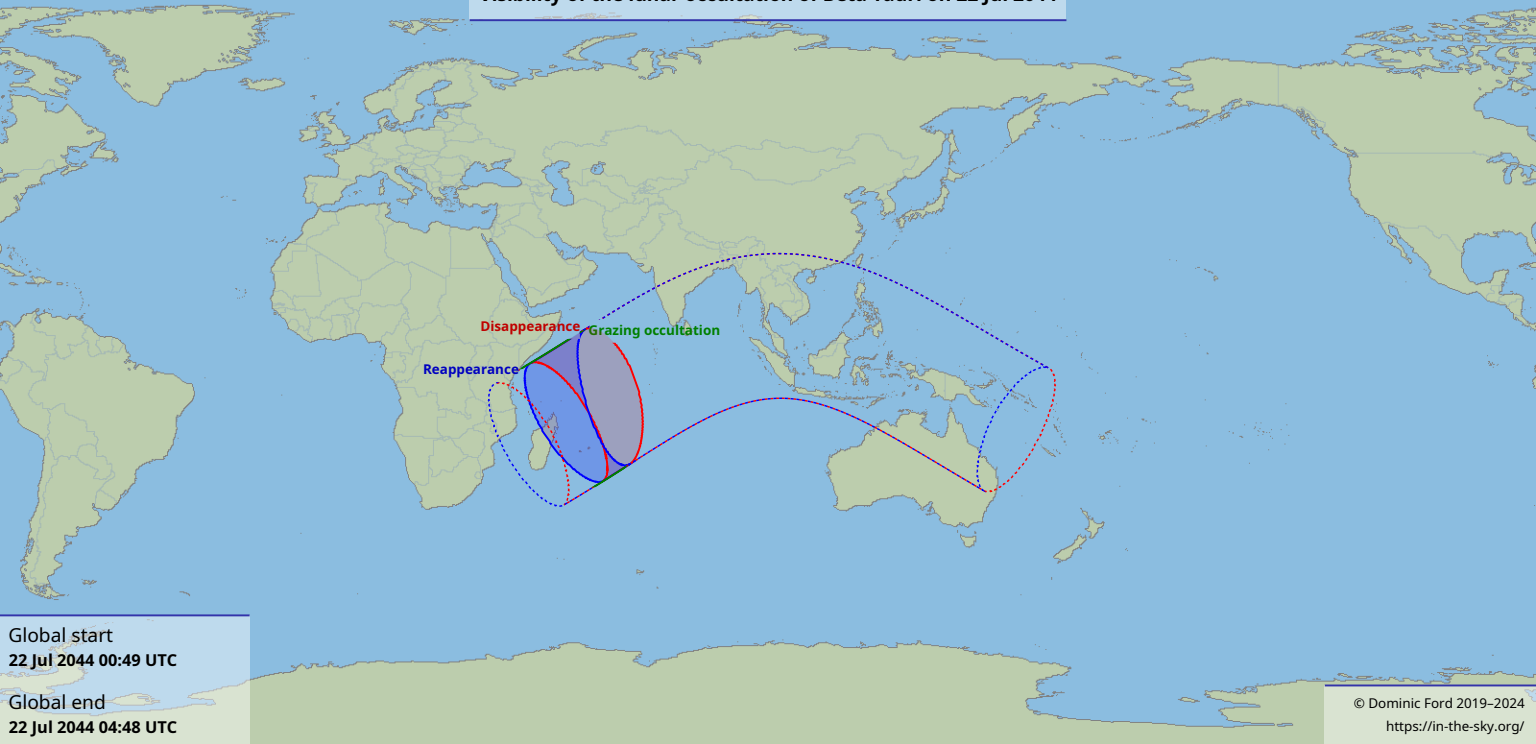

Visibility of the lunar occultation of Beta Tauri on 22 Jul 2024

Global start
22 Jul 2024 00:49 UTC

Global end
22 Jul 2024 04:48 UTC