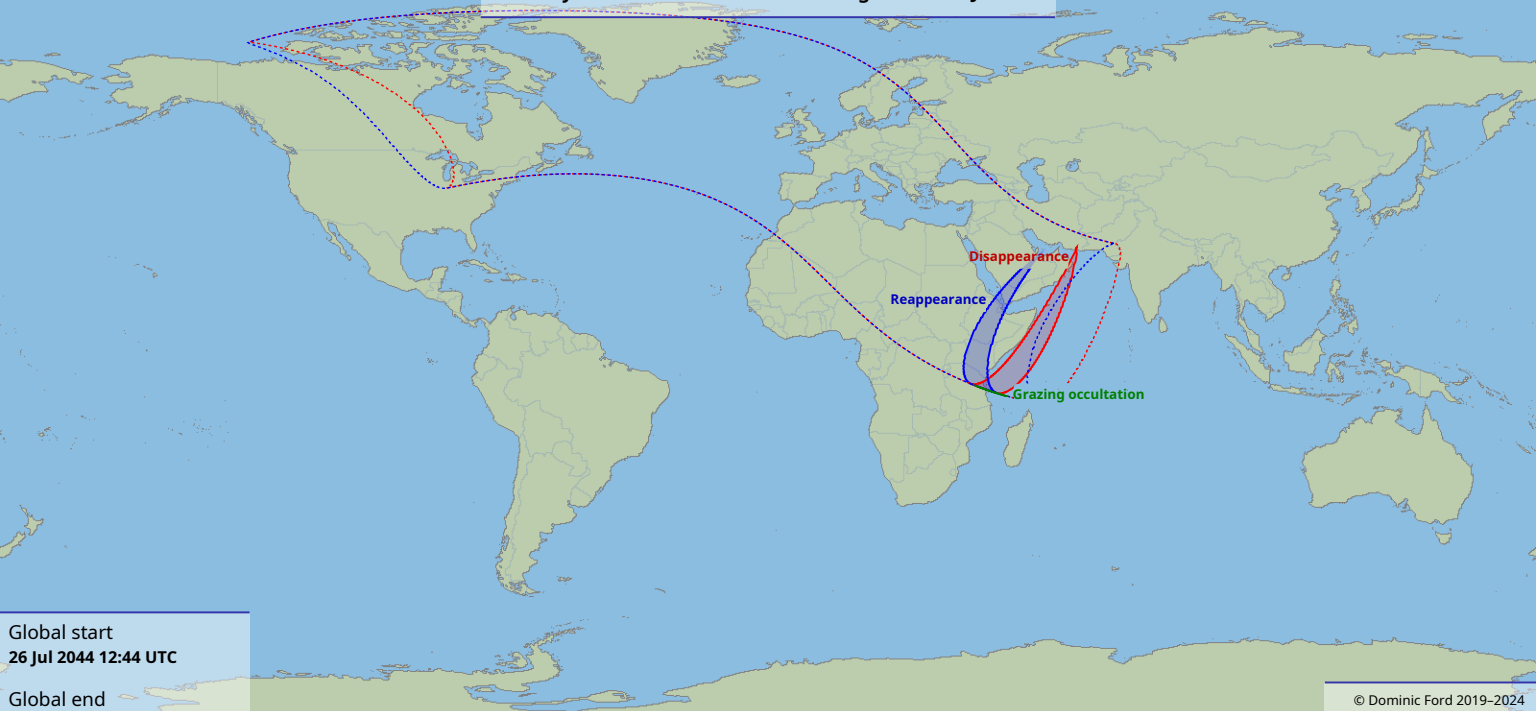

# Visibility of the lunar occultation of Regulus on 26 Jul 2044

Global start  
26 Jul 2044 12:44 UTC

Global end  
26 Jul 2044 16:32 UTC