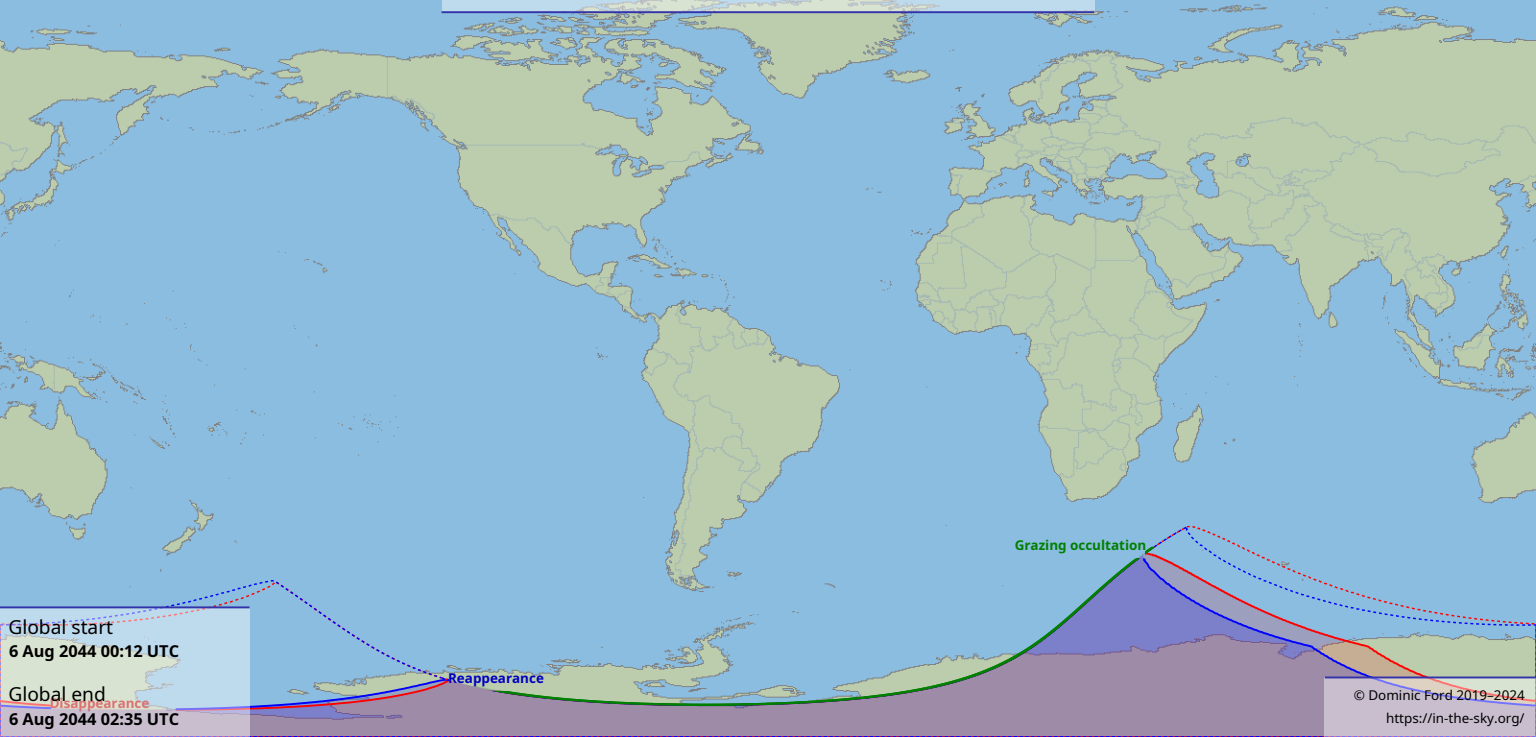

Visibility of the lunar occultation of Sigma Sagittarii on 6 Aug 2044

Global start
6 Aug 2044 00:12 UTC

Global end
6 Aug 2044 02:35 UTC

Reappearance

Grazing occultation