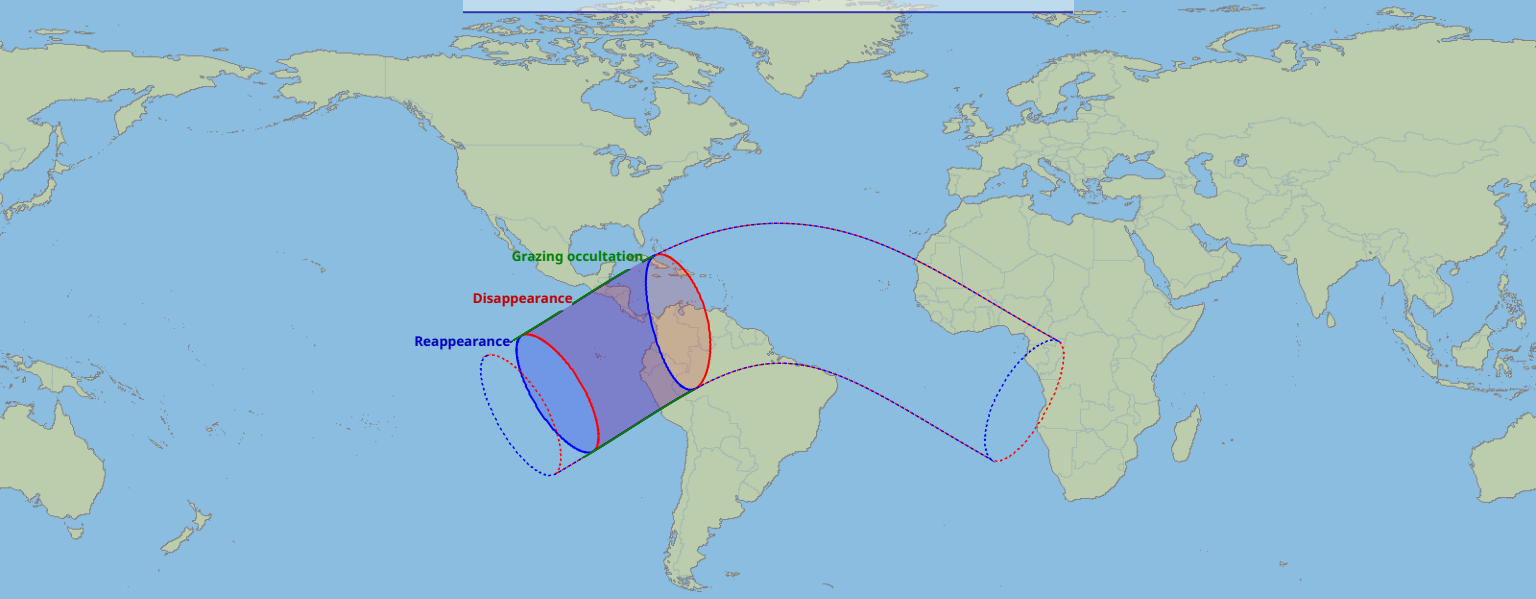

Visibility of the lunar occultation of Beta Tauri on 18 Aug 2044

Global start
18 Aug 2044 08:59 UTC

Global end
18 Aug 2044 13:07 UTC