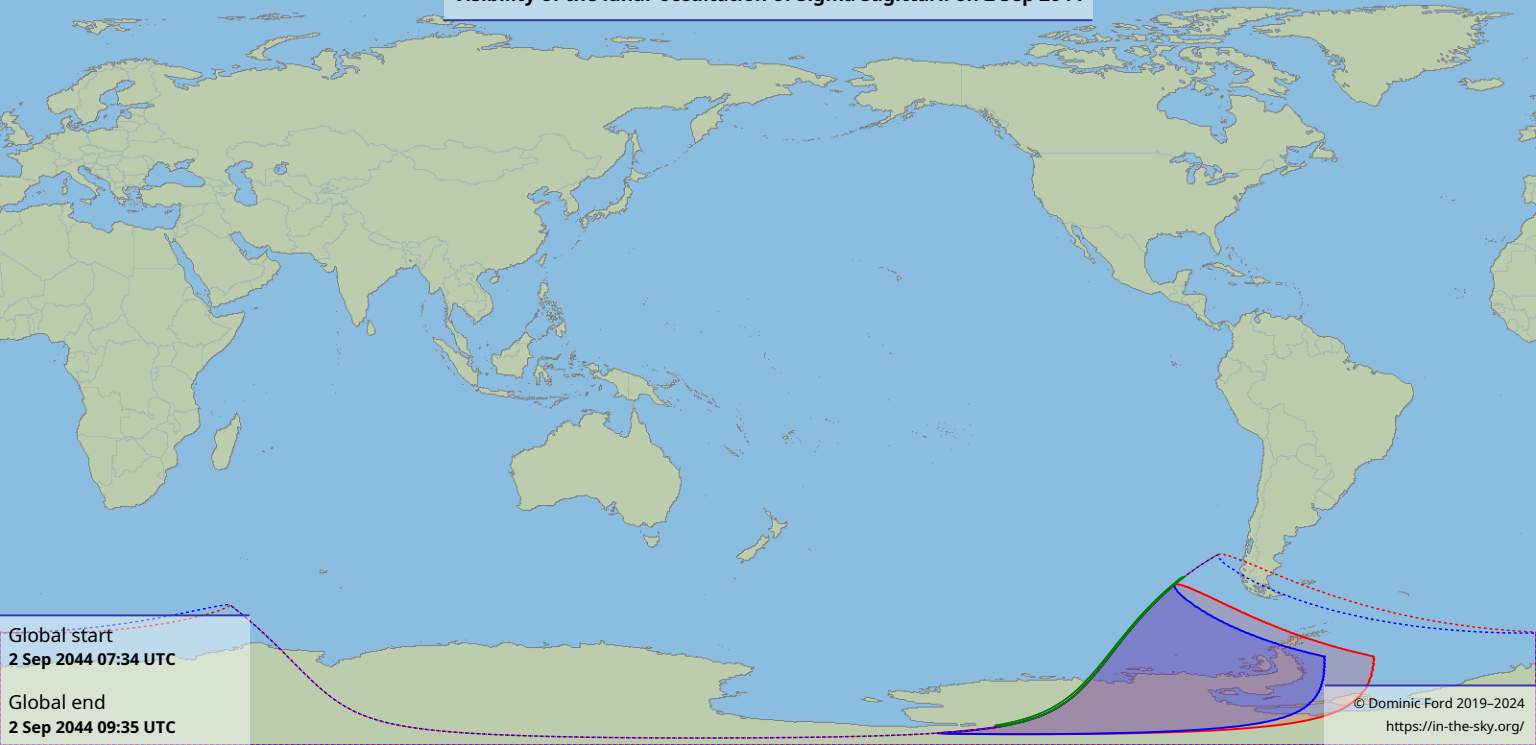

Visibility of the lunar occultation of Sigma Sagittarii on 2 Sep 2044

Global start
2 Sep 2044 07:34 UTC

Global end
2 Sep 2044 09:35 UTC