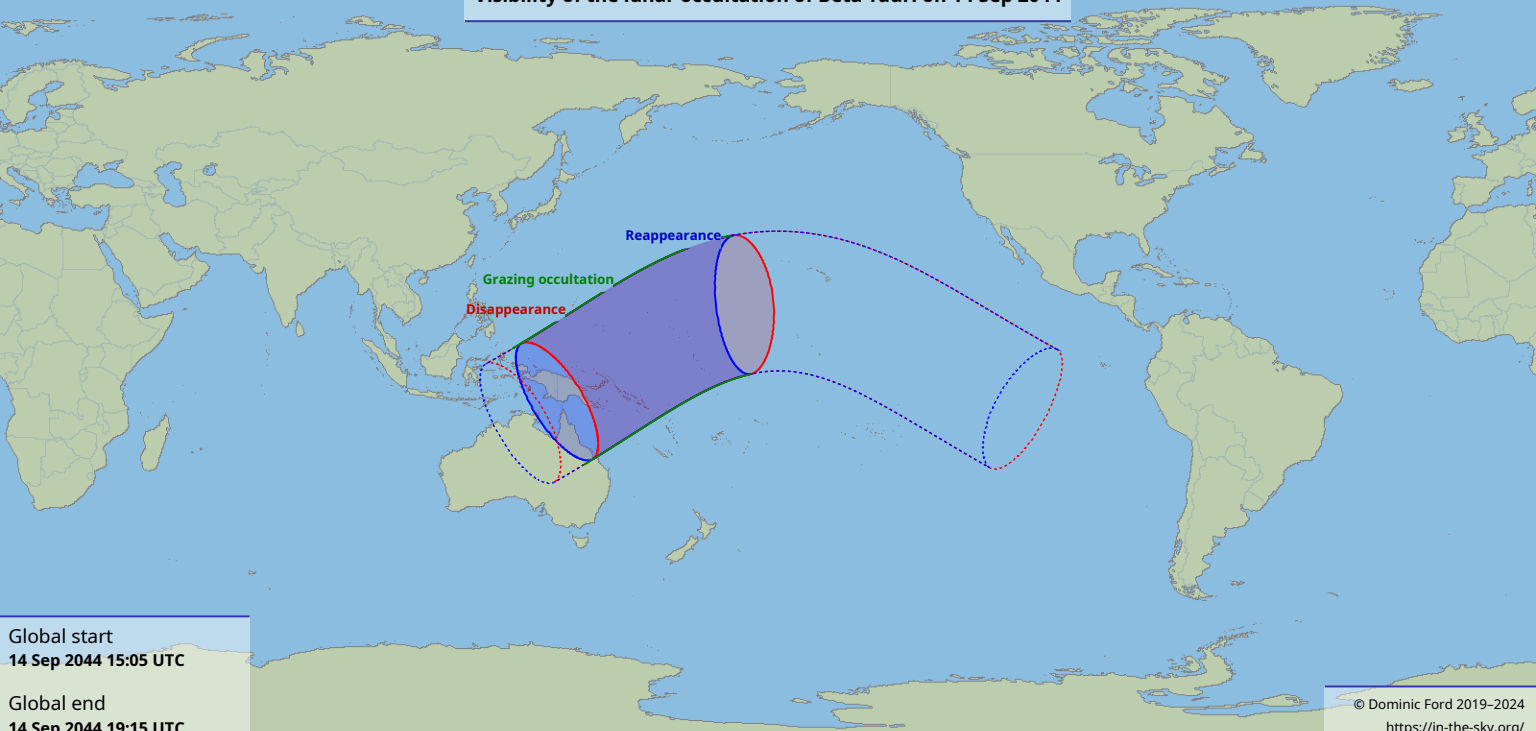

Visibility of the lunar occultation of Beta Tauri on 14 Sep 2024

Global start
14 Sep 2024 15:05 UTC

Global end
14 Sep 2024 19:15 UTC