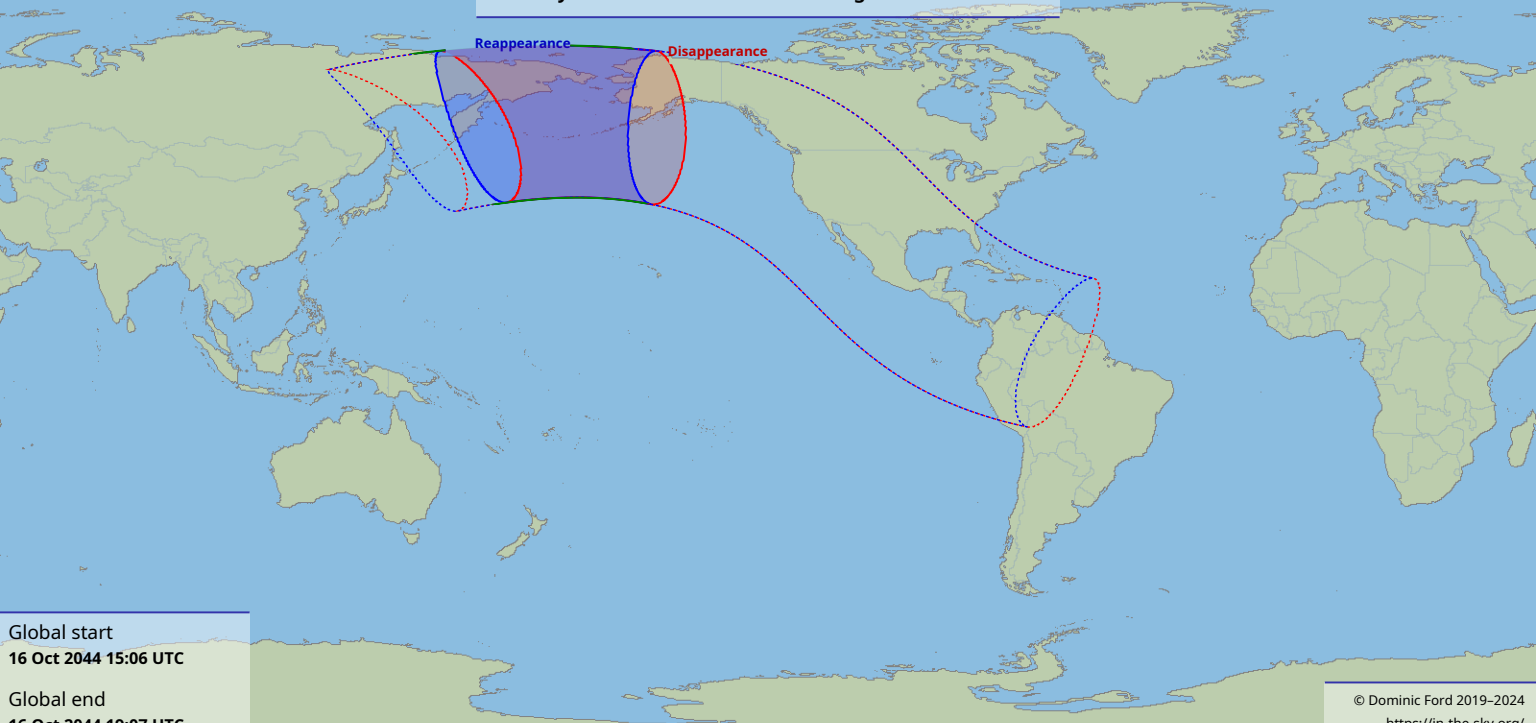

# Visibility of the lunar occultation of Regulus on 16 Oct 2024

Global start  
16 Oct 2024 15:06 UTC

Global end  
16 Oct 2024 19:07 UTC