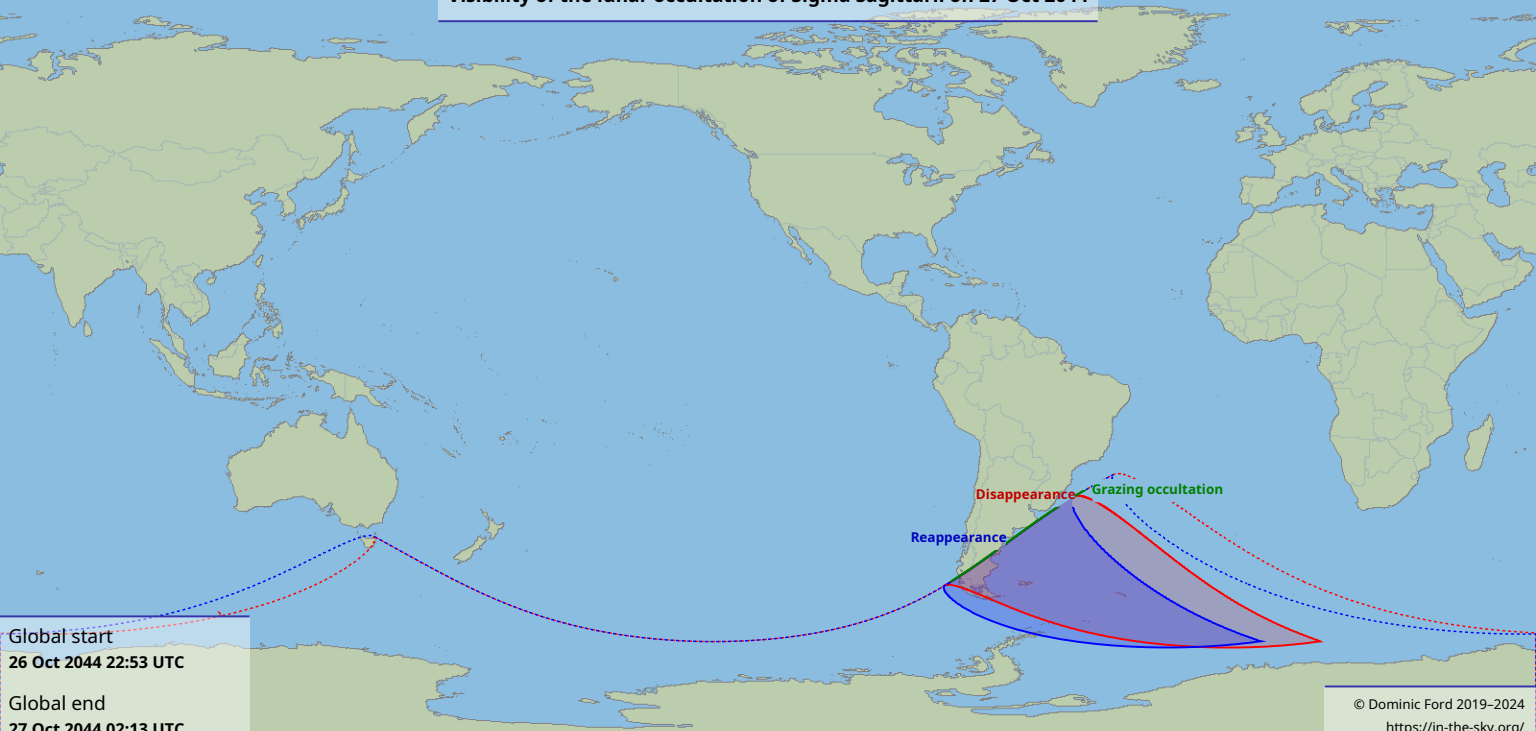

Visibility of the lunar occultation of Sigma Sagittarii on 27 Oct 2024

Global start
26 Oct 2024 22:53 UTC

Global end
27 Oct 2024 02:13 UTC