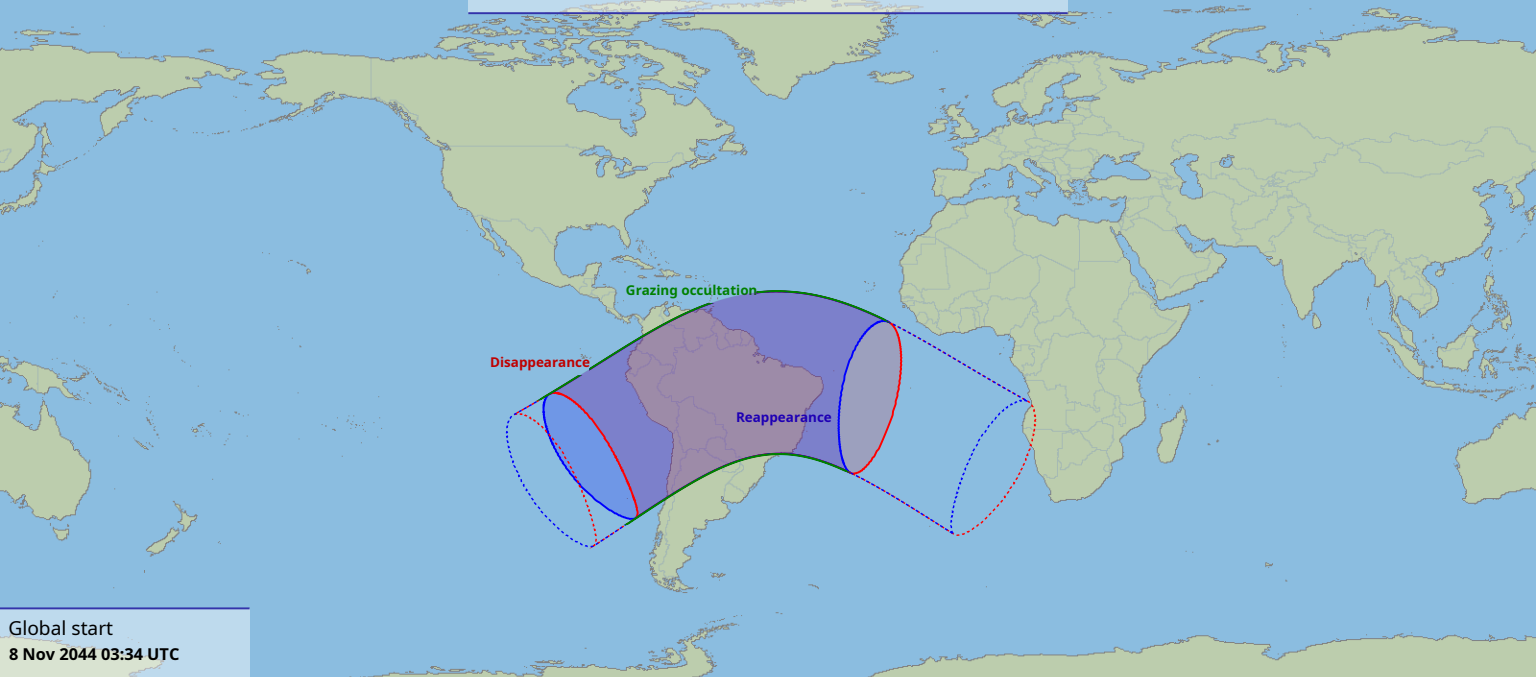

Visibility of the lunar occultation of Beta Tauri on 8 Nov 2044

Global start
8 Nov 2044 03:34 UTC

Global end
8 Nov 2044 07:23 UTC