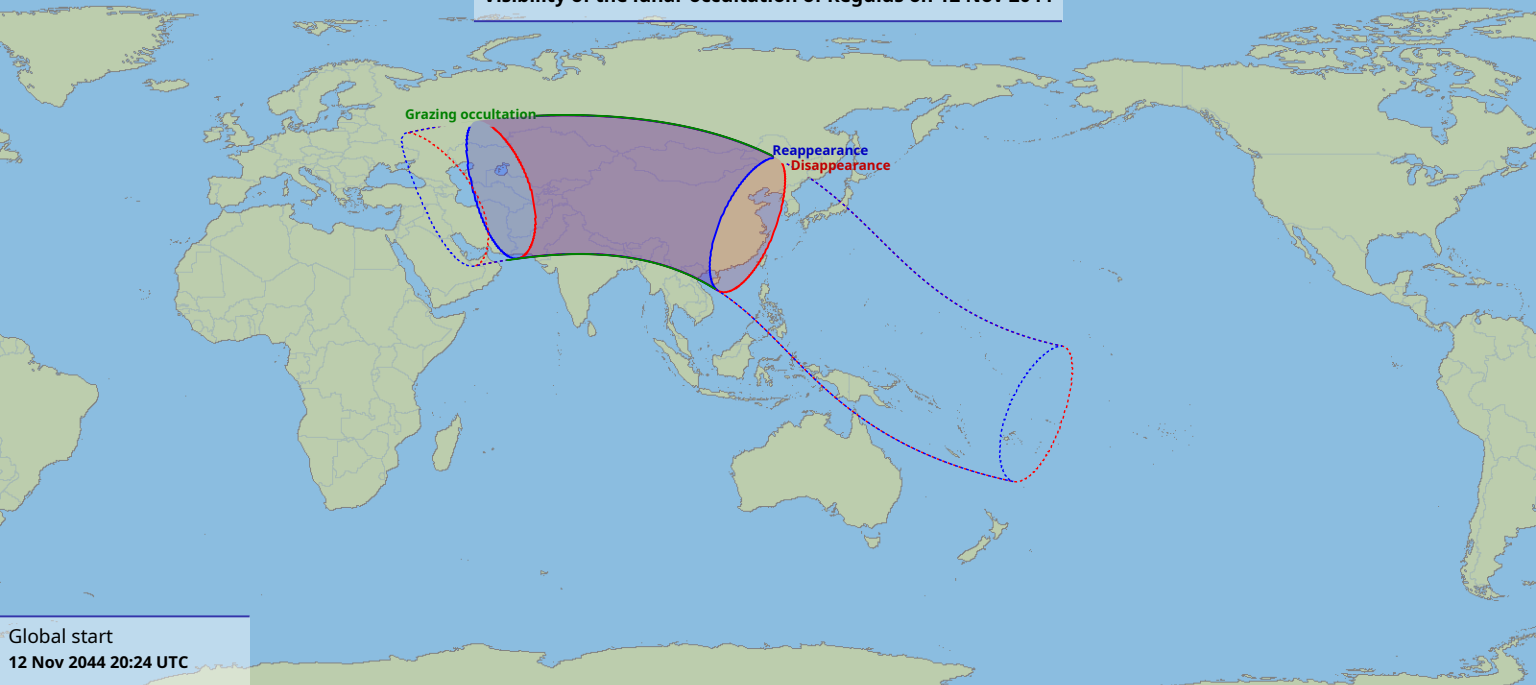

# Visibility of the lunar occultation of Regulus on 12 Nov 2044

Global start  
12 Nov 2044 20:24 UTC

Global end  
13 Nov 2044 00:38 UTC