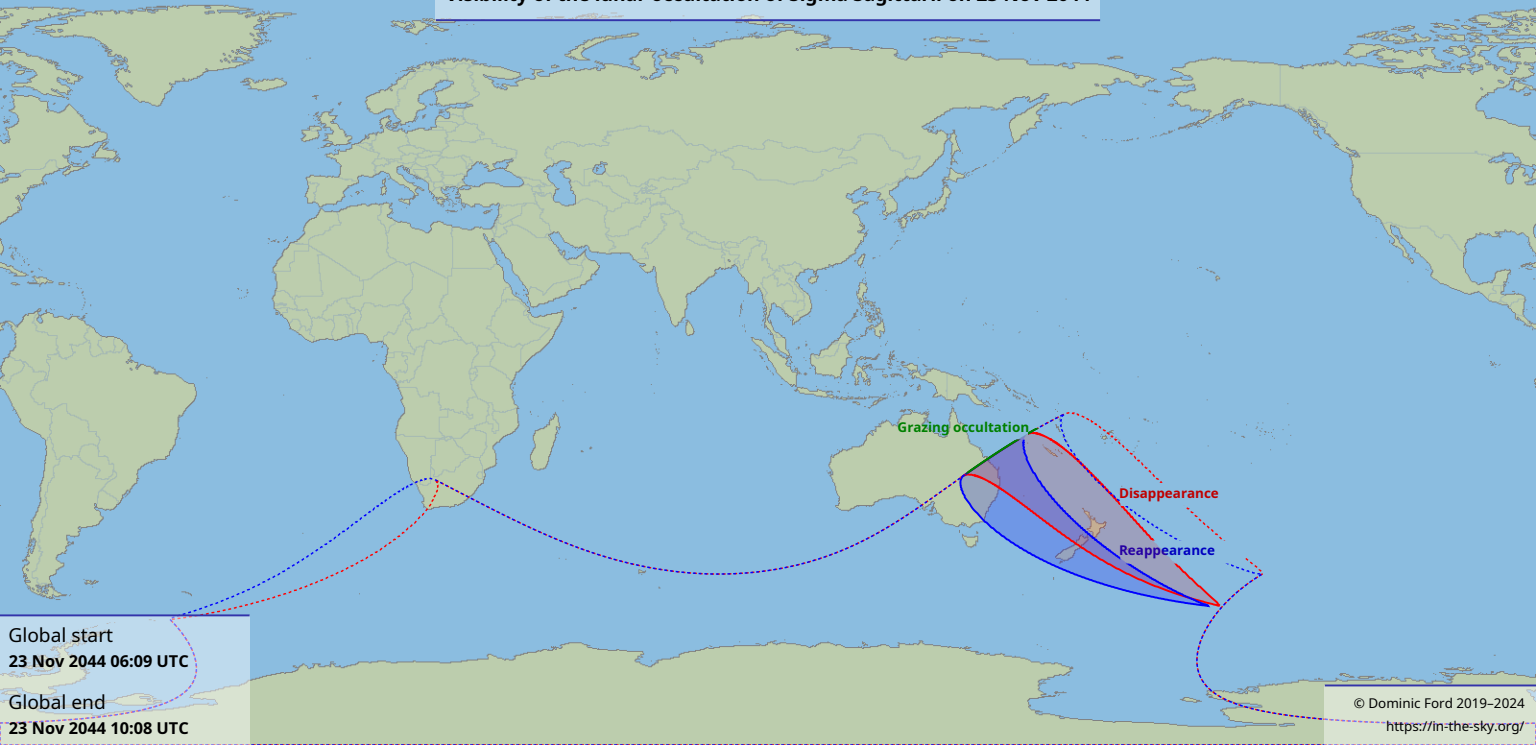

Visibility of the lunar occultation of Sigma Sagittarii on 23 Nov 2024

Global start
23 Nov 2024 06:09 UTC

Global end
23 Nov 2024 10:08 UTC