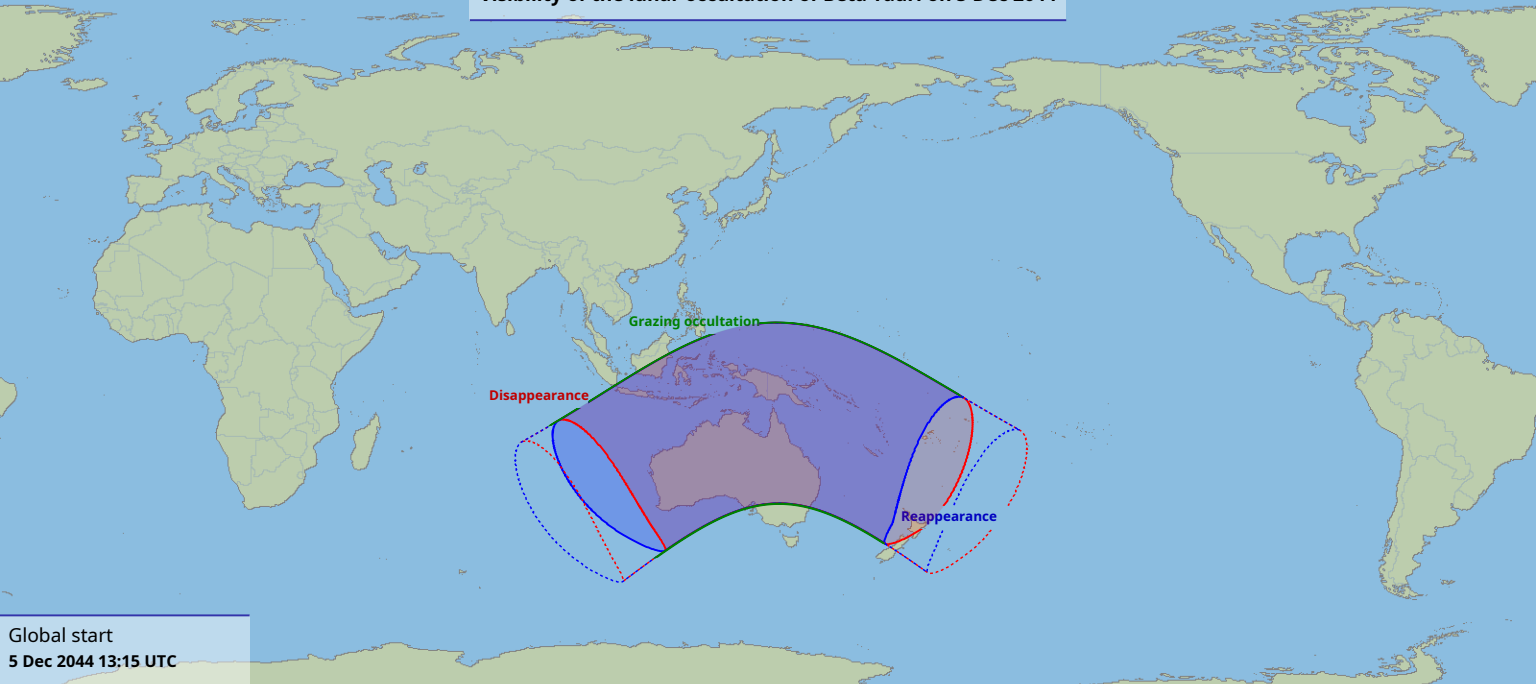

# Visibility of the lunar occultation of Beta Tauri on 5 Dec 2044

Global start  
5 Dec 2044 13:15 UTC

Global end  
5 Dec 2044 16:52 UTC