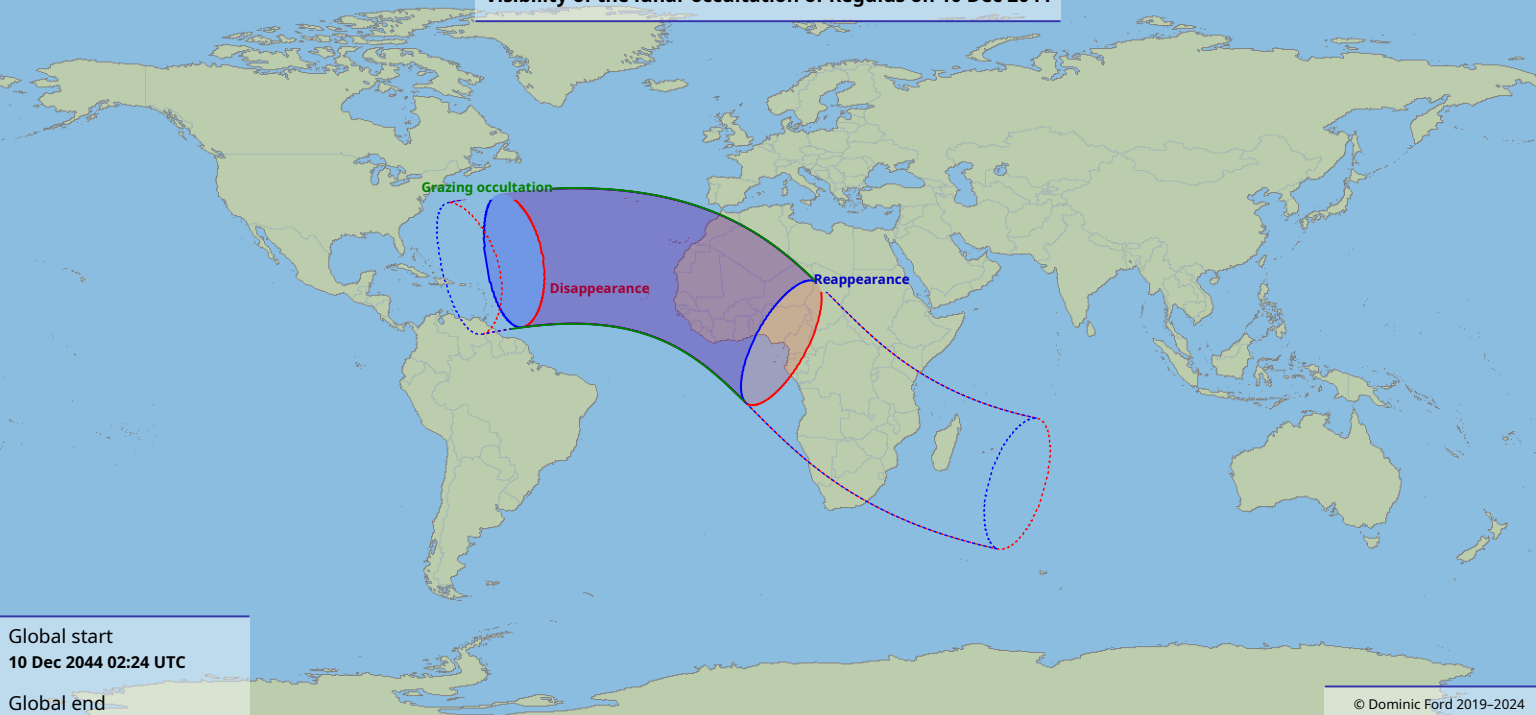

# Visibility of the lunar occultation of Regulus on 10 Dec 2044

Global start  
10 Dec 2044 02:24 UTC

Global end  
10 Dec 2044 06:39 UTC