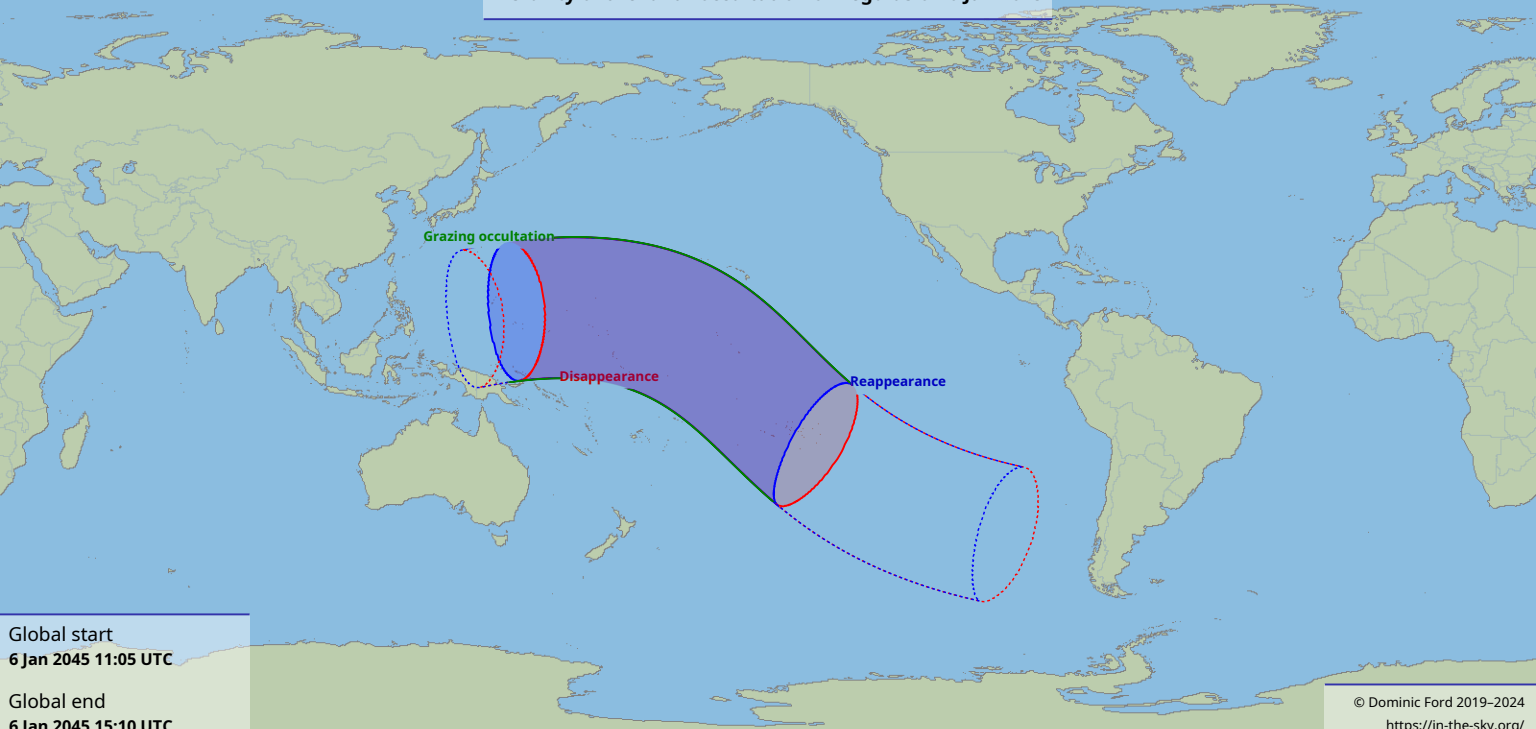

Visibility of the lunar occultation of Regulus on 6 Jan 2045

Global start
6 Jan 2045 11:05 UTC

Global end
6 Jan 2045 15:10 UTC