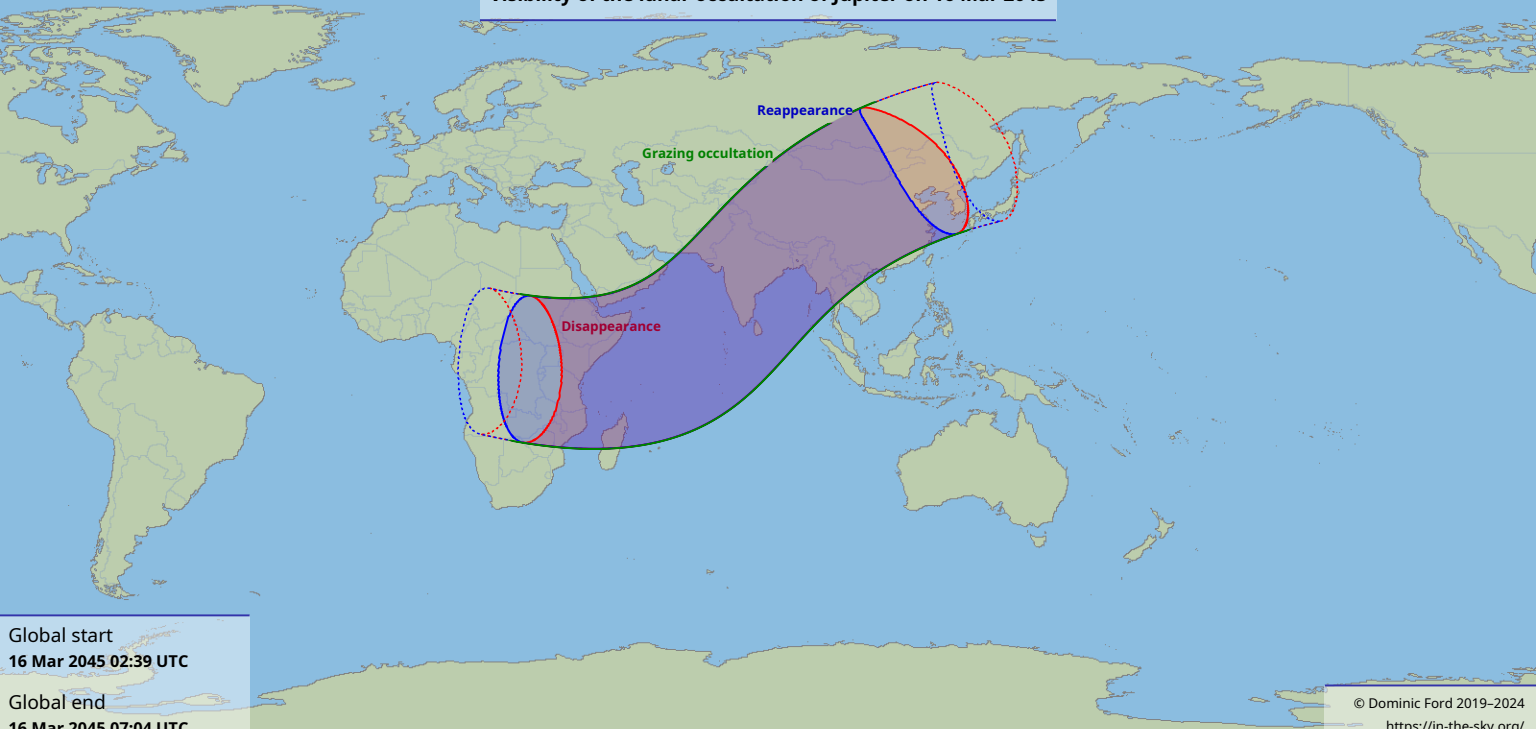

Visibility of the lunar occultation of Jupiter on 16 Mar 2025

Global start
16 Mar 2025 02:39 UTC

Global end
16 Mar 2025 07:04 UTC