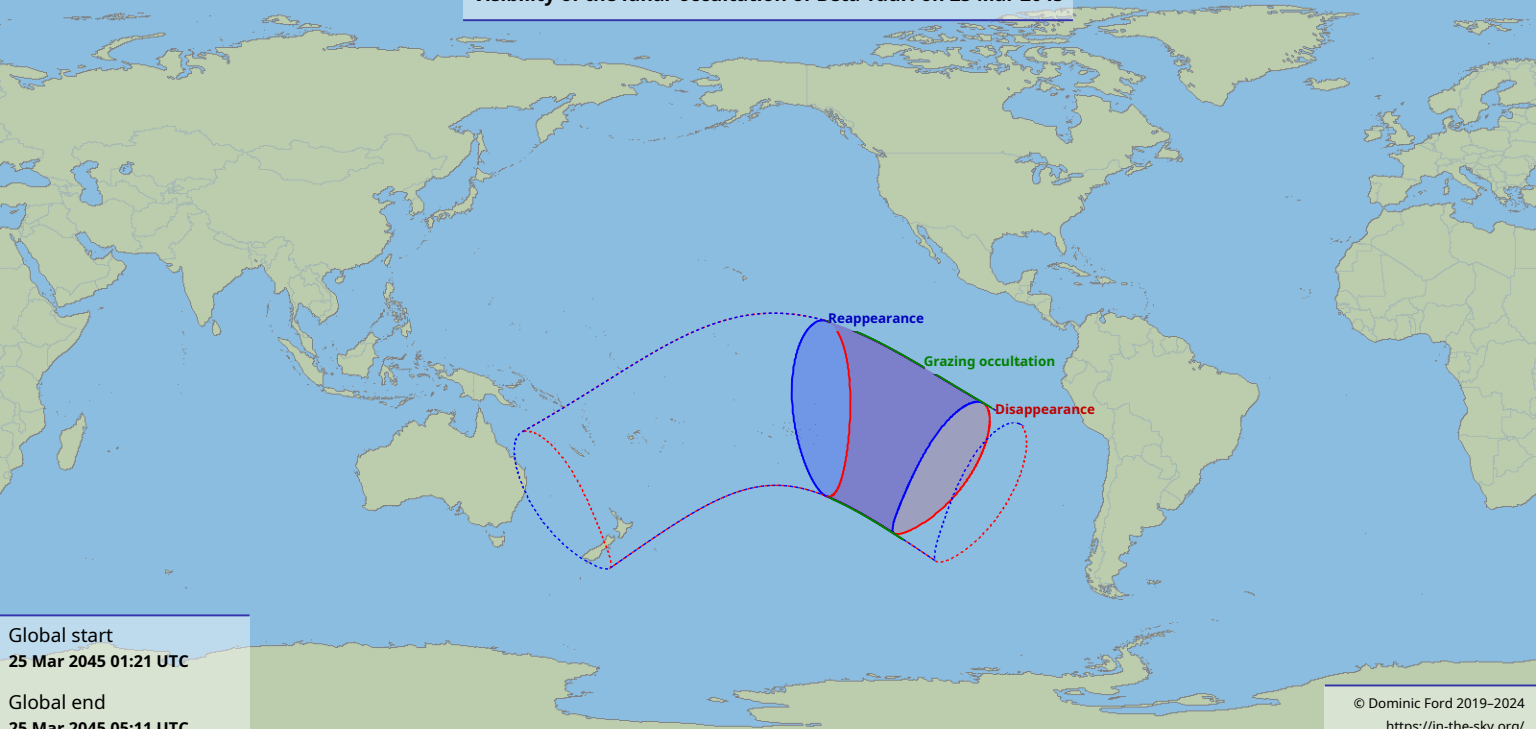

Visibility of the lunar occultation of Beta Tauri on 25 Mar 2045

Global start
25 Mar 2045 01:21 UTC

Global end
25 Mar 2045 05:11 UTC