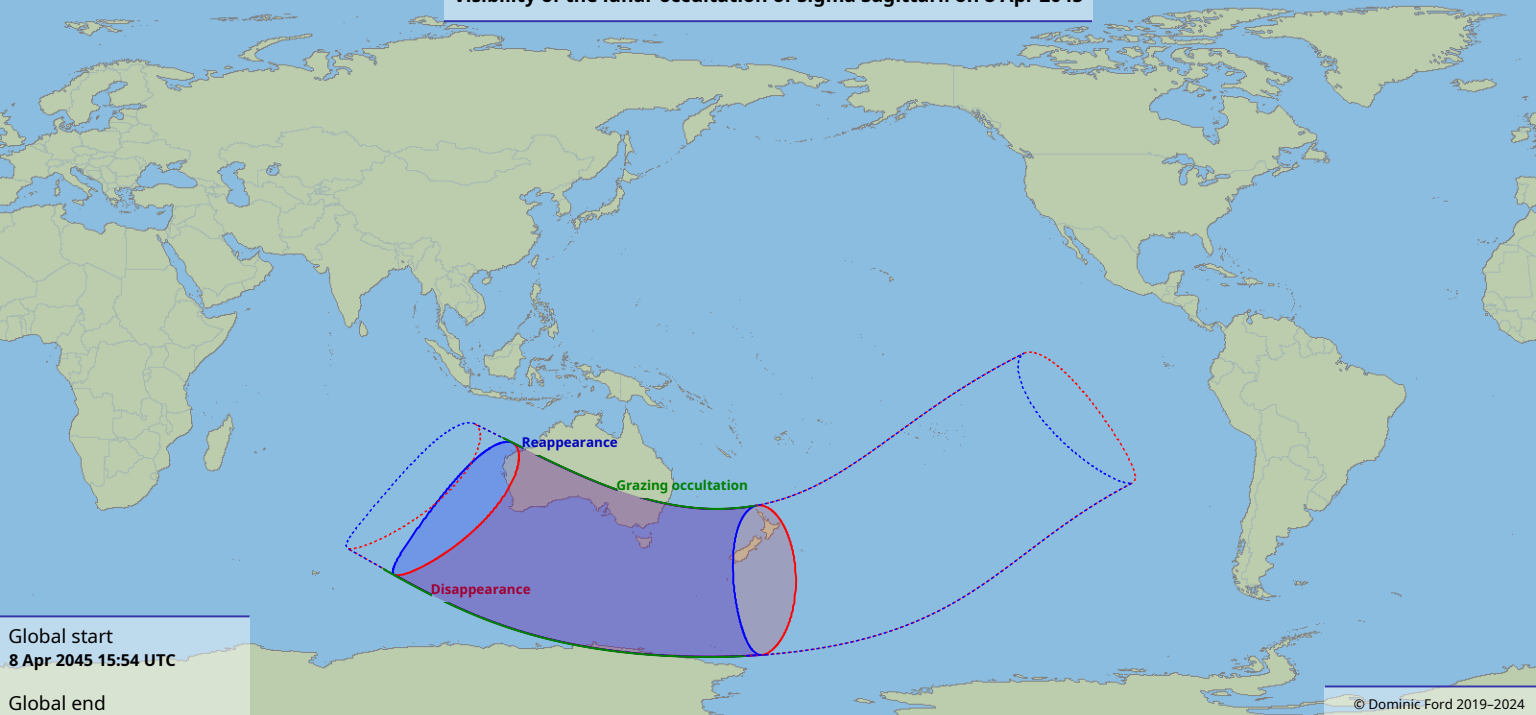

Visibility of the lunar occultation of Sigma Sagittarii on 8 Apr 2045

Global start
8 Apr 2045 15:54 UTC

Global end
8 Apr 2045 20:18 UTC