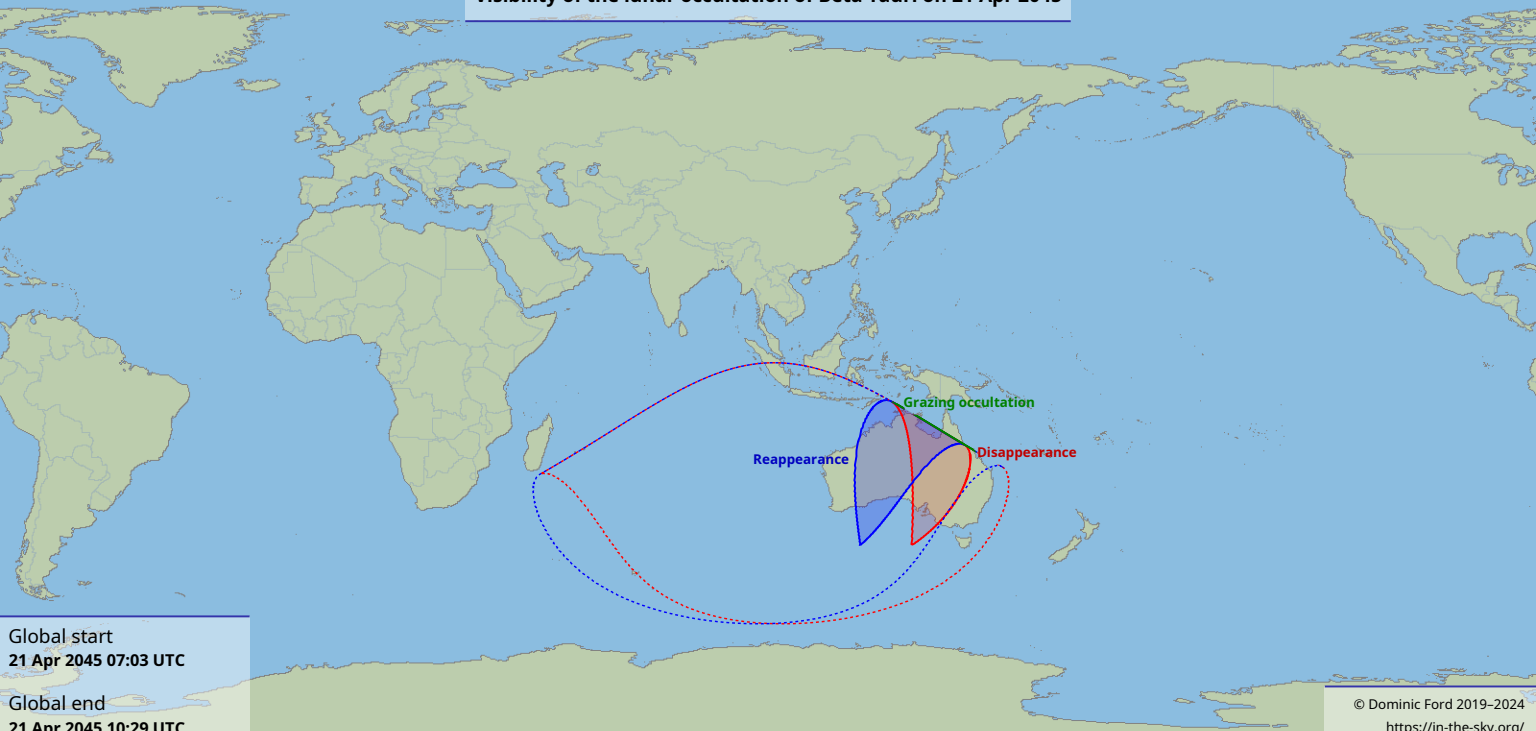

Visibility of the lunar occultation of Beta Tauri on 21 Apr 2045

Global start
21 Apr 2045 07:03 UTC

Global end
21 Apr 2045 10:29 UTC