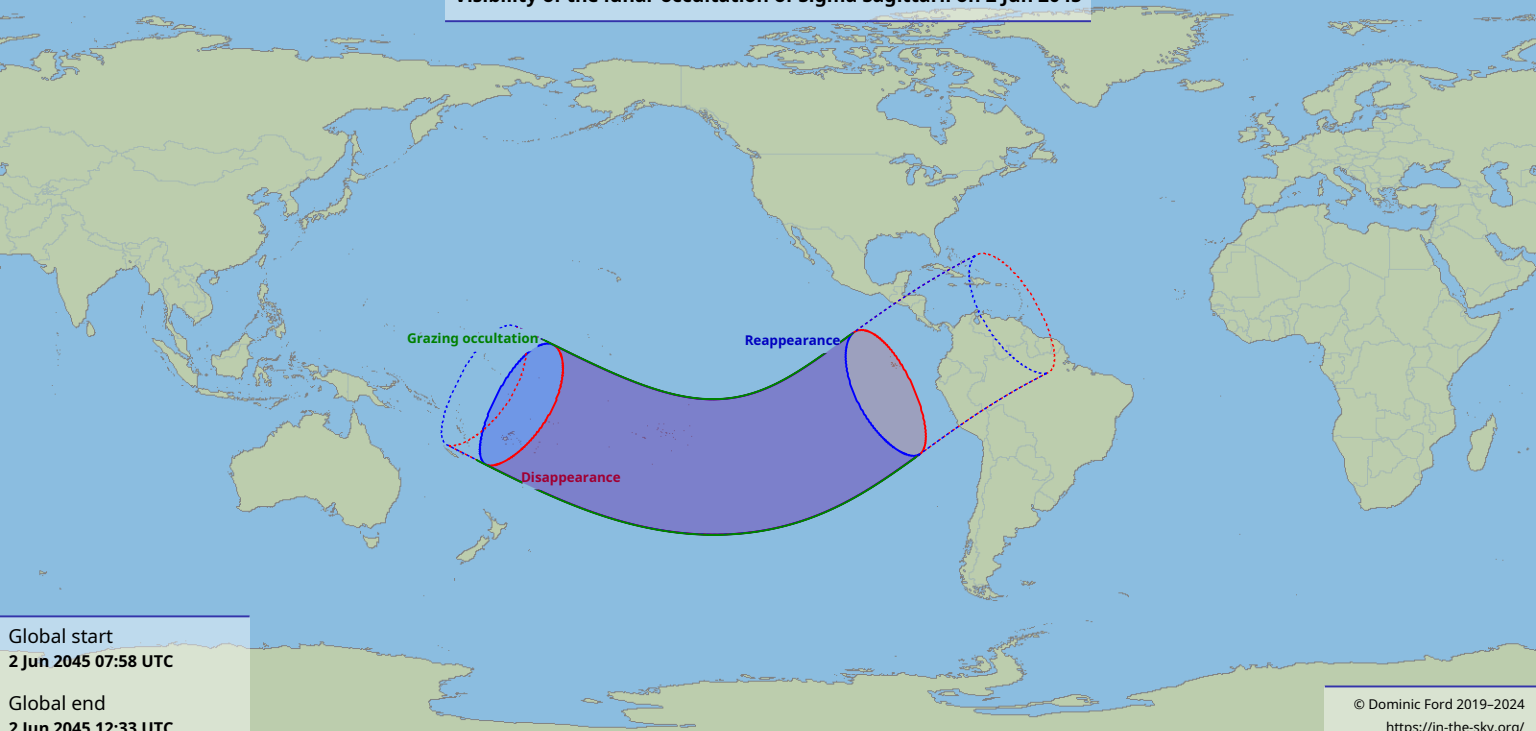

# Visibility of the lunar occultation of Sigma Sagittarii on 2 Jun 2025

Global start  
2 Jun 2025 07:58 UTC

Global end  
2 Jun 2025 12:33 UTC