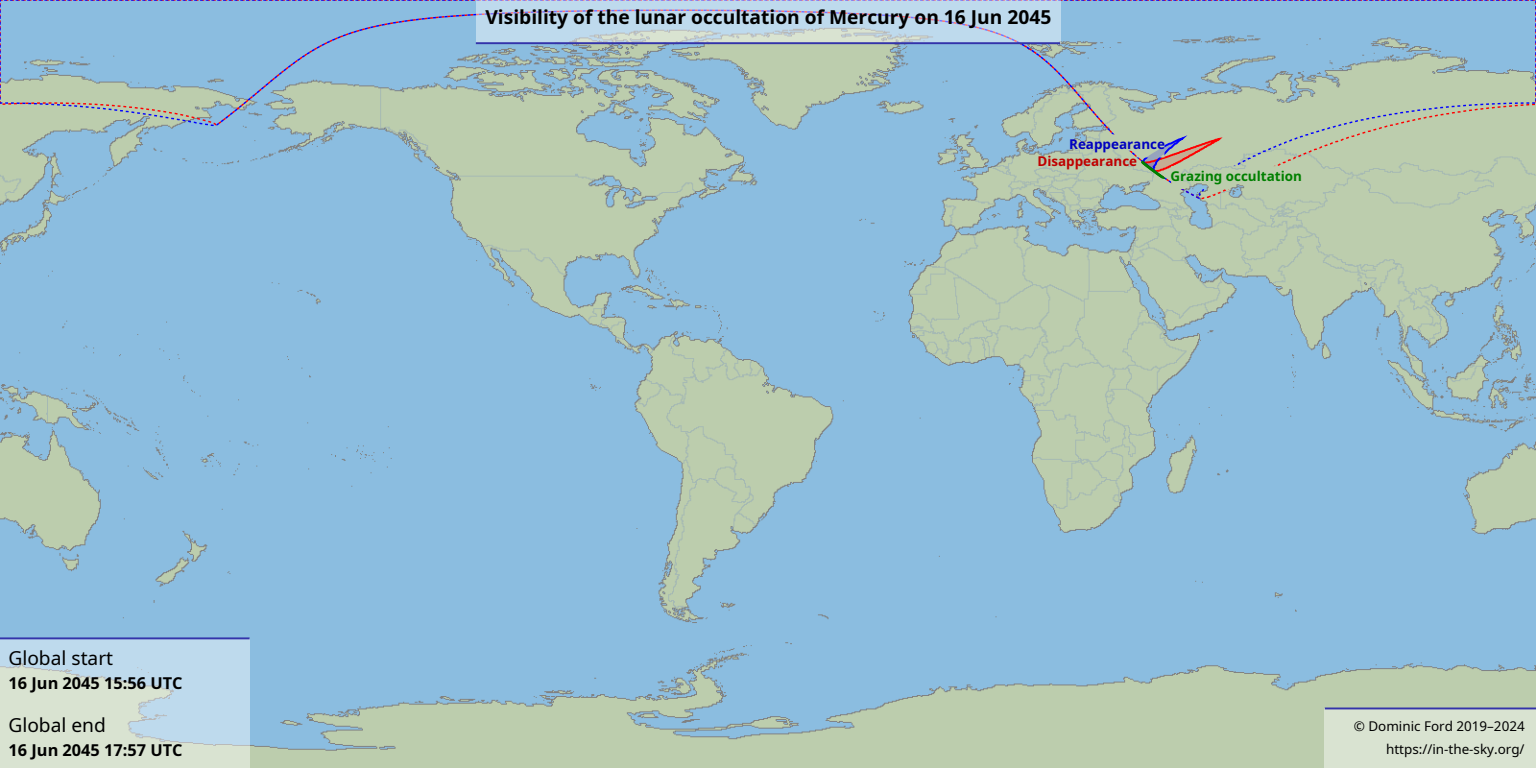

Visibility of the lunar occultation of Mercury on 16 Jun 2045

Global start
16 Jun 2045 15:56 UTC

Global end
16 Jun 2045 17:57 UTC