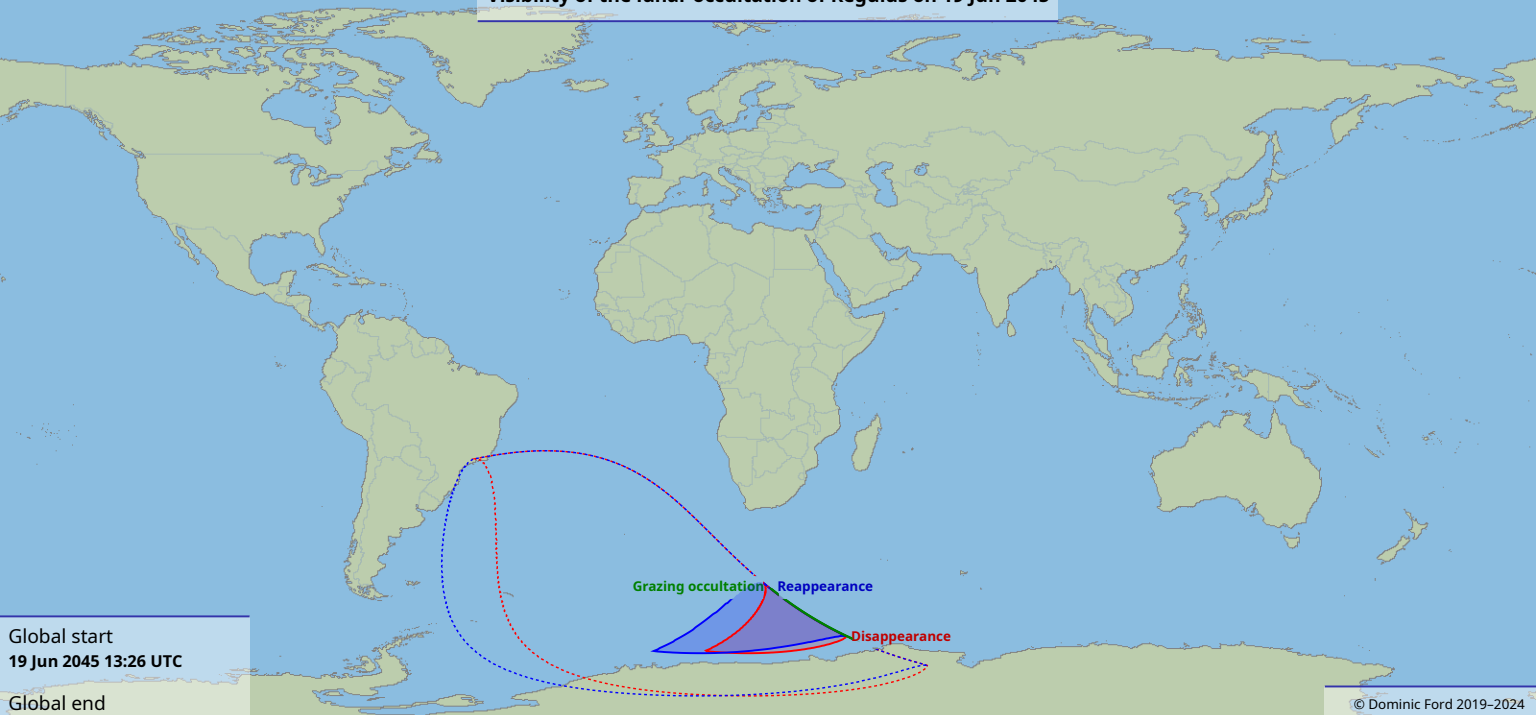

Visibility of the lunar occultation of Regulus on 19 Jun 2045

Global start
19 Jun 2045 13:26 UTC

Global end
19 Jun 2045 15:55 UTC

Grazing occultation Reappearance
Disappearance