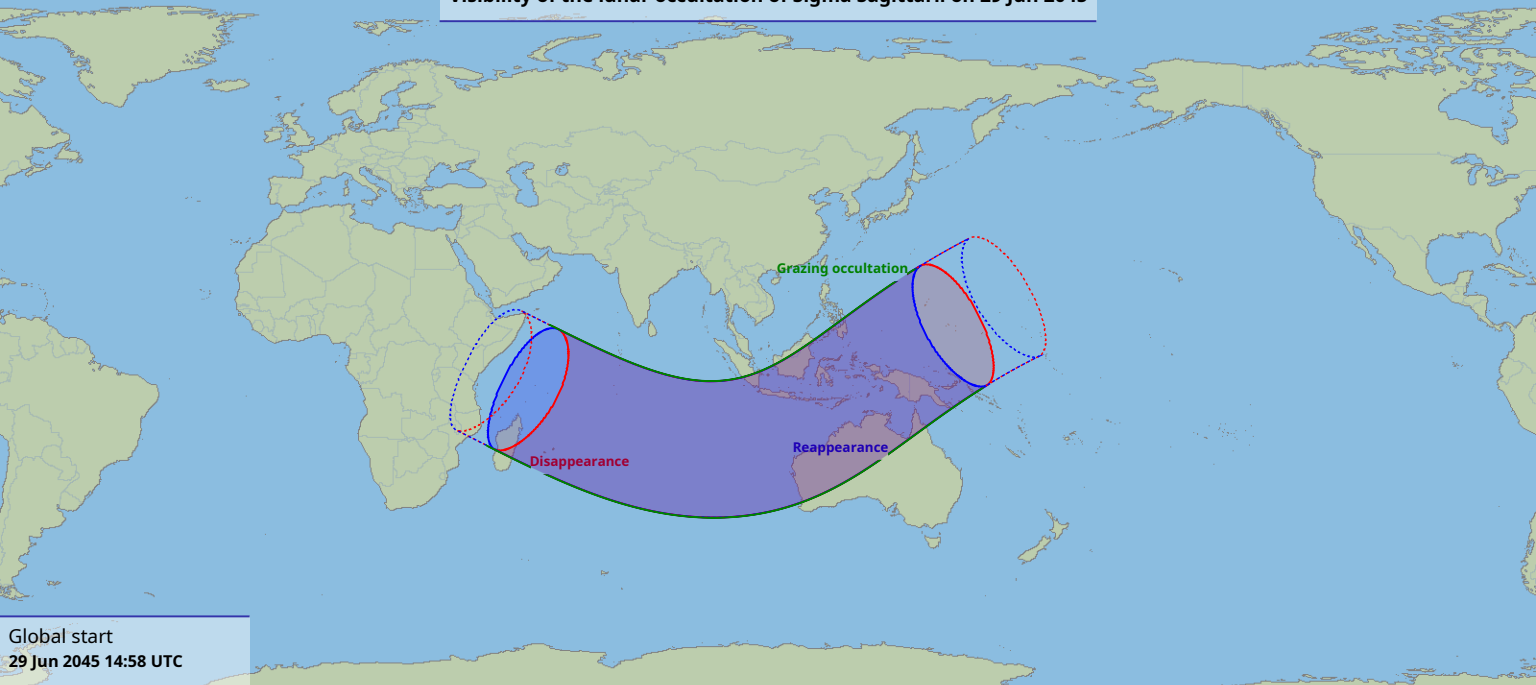

Visibility of the lunar occultation of Sigma Sagittarii on 29 Jun 2045

Global start
29 Jun 2045 14:58 UTC

Global end
29 Jun 2045 19:31 UTC