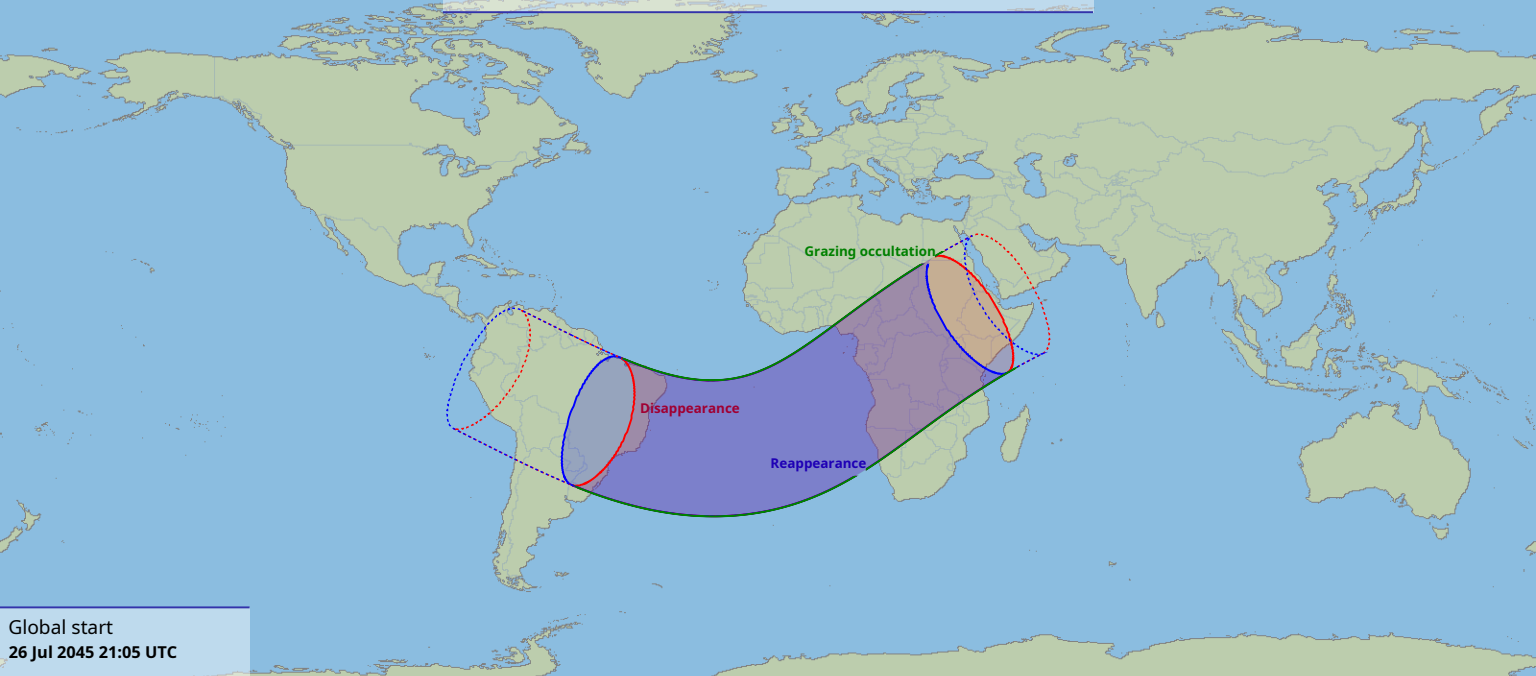

Visibility of the lunar occultation of Sigma Sagittarii on 26 Jul 2045

Global start
26 Jul 2045 21:05 UTC

Global end
27 Jul 2045 01:40 UTC