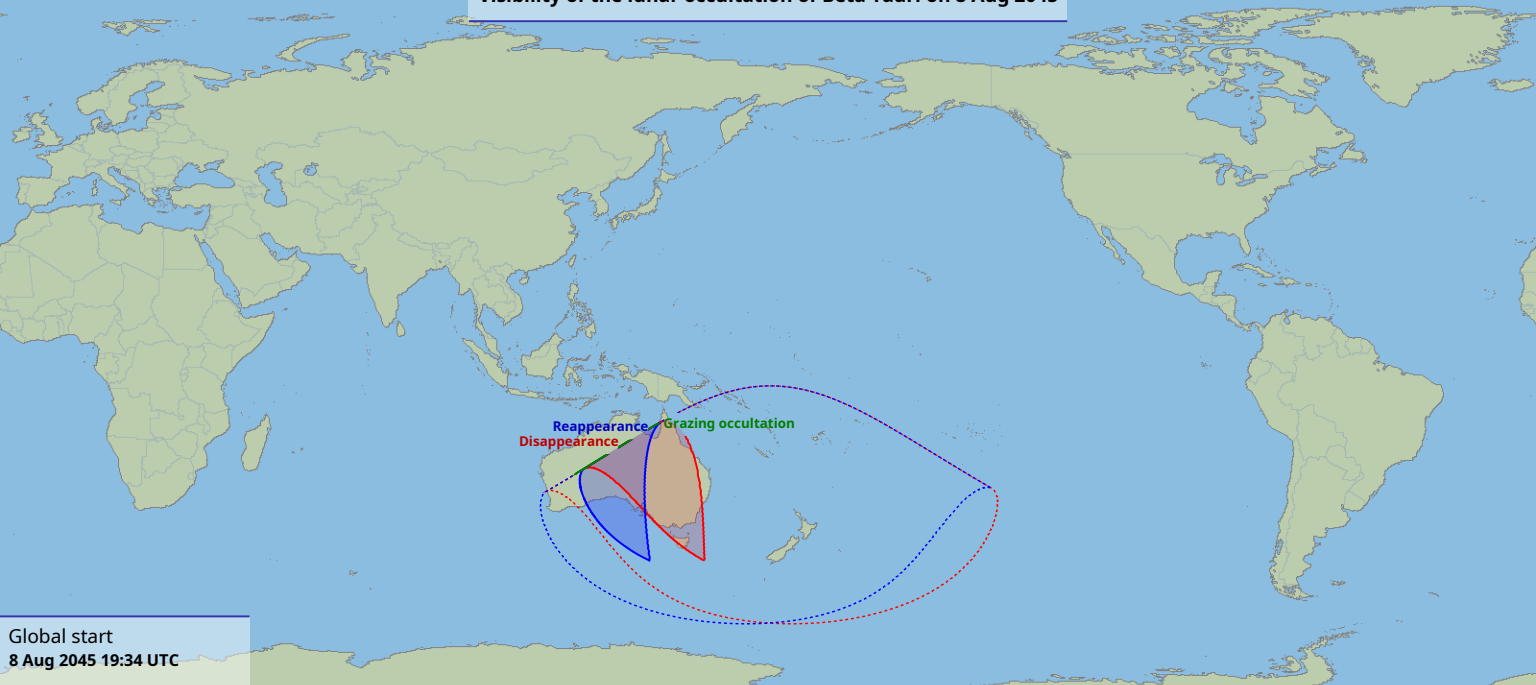

# Visibility of the lunar occultation of Beta Tauri on 8 Aug 2045

Global start  
8 Aug 2045 19:34 UTC

Global end  
8 Aug 2045 22:46 UTC