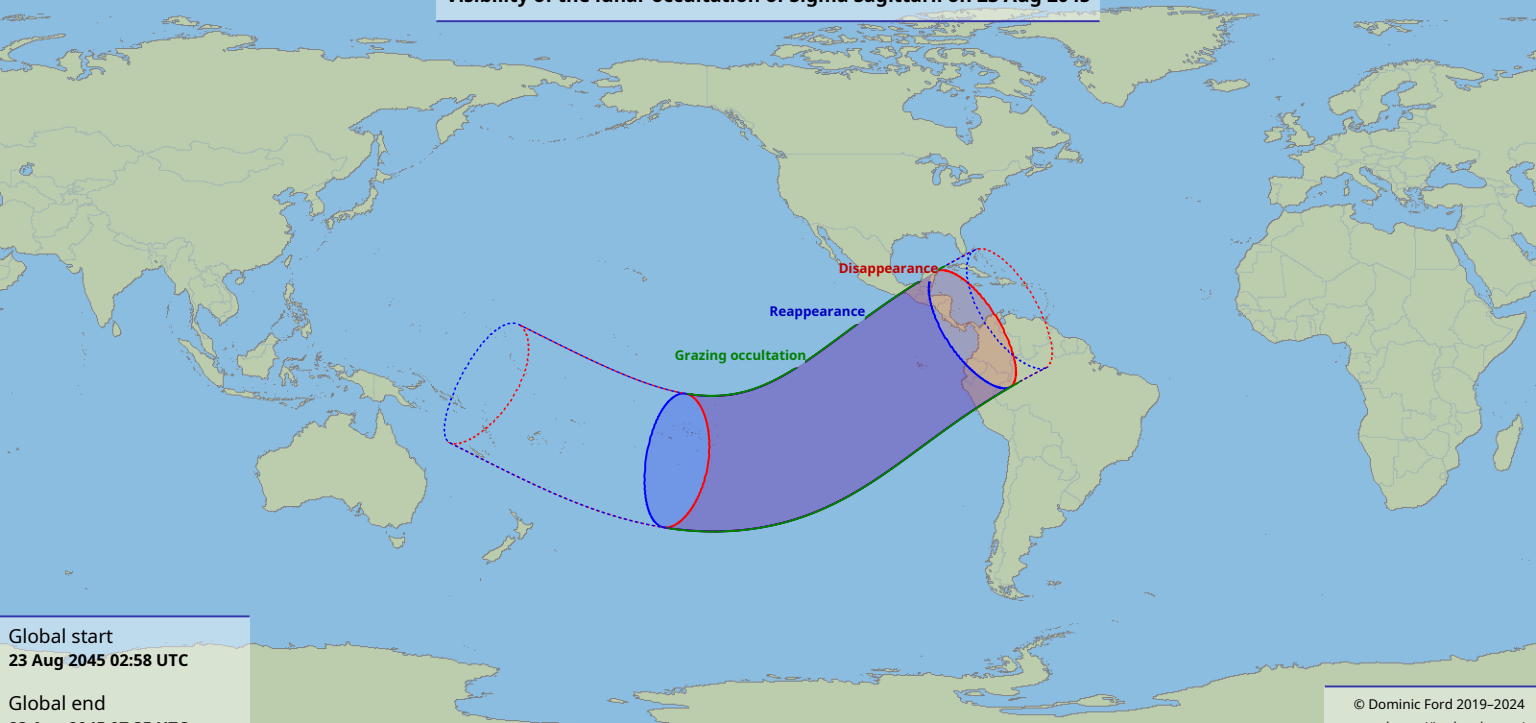

Visibility of the lunar occultation of Sigma Sagittarii on 23 Aug 2045

Global start
23 Aug 2045 02:58 UTC

Global end
23 Aug 2045 07:35 UTC