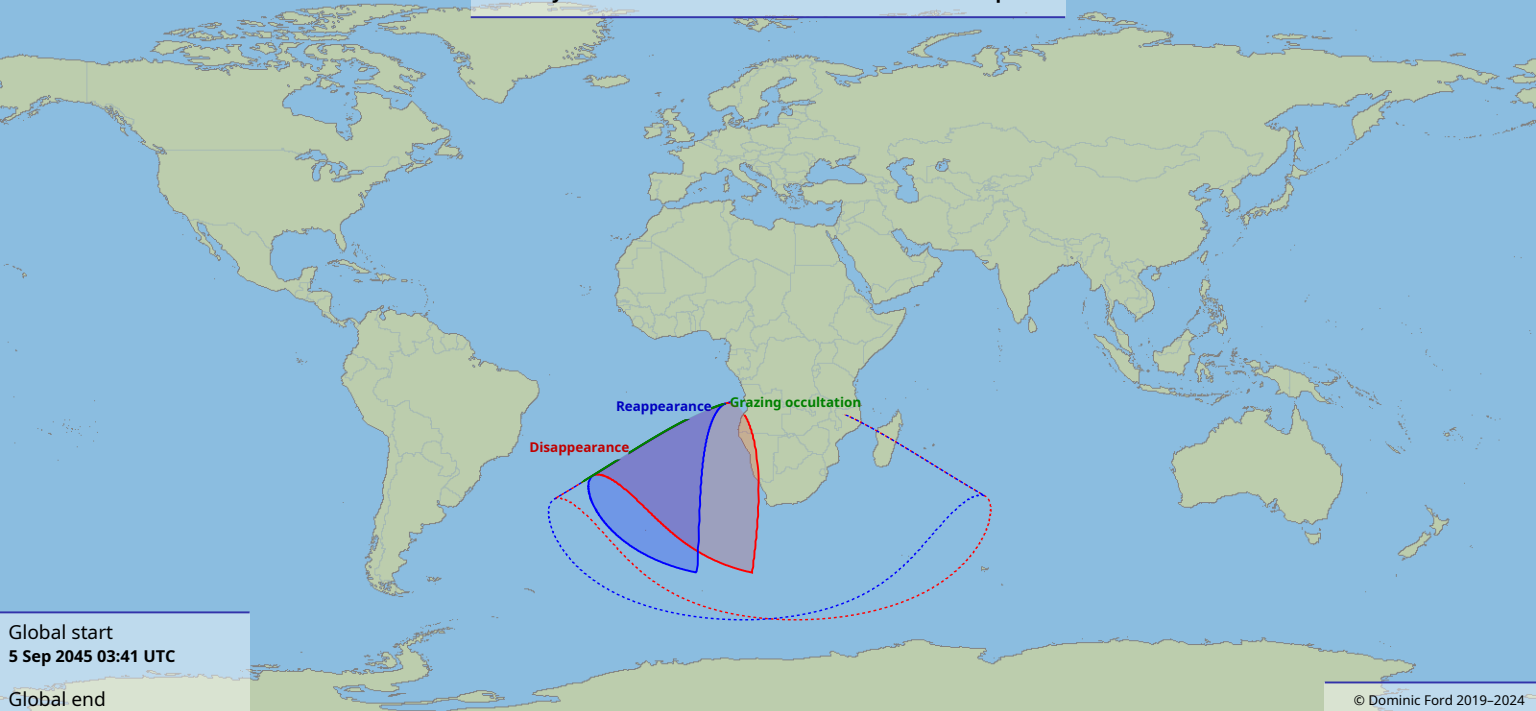

Visibility of the lunar occultation of Beta Tauri on 5 Sep 2045

Global start
5 Sep 2045 03:41 UTC

Global end
5 Sep 2045 06:47 UTC