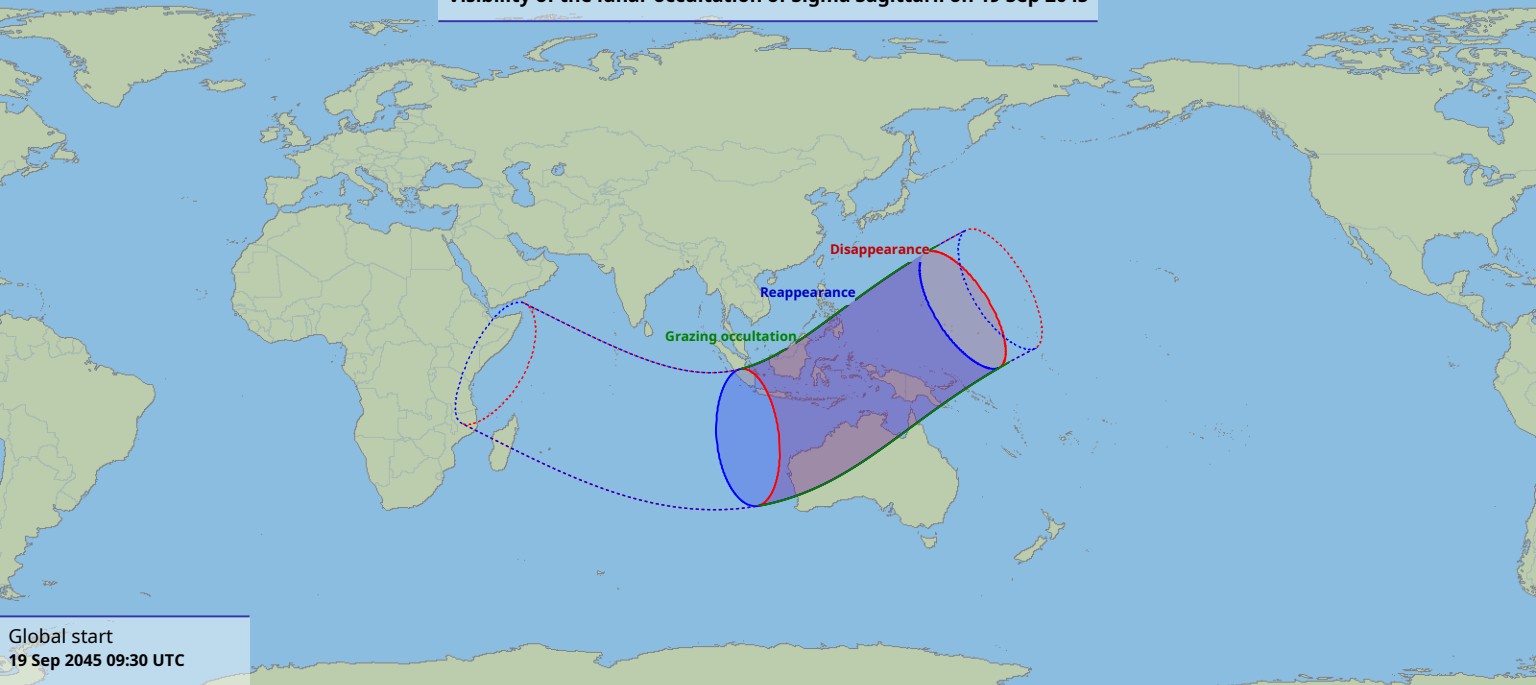

Visibility of the lunar occultation of Sigma Sagittarii on 19 Sep 2045

Global start
19 Sep 2045 09:30 UTC

Global end
19 Sep 2045 14:04 UTC