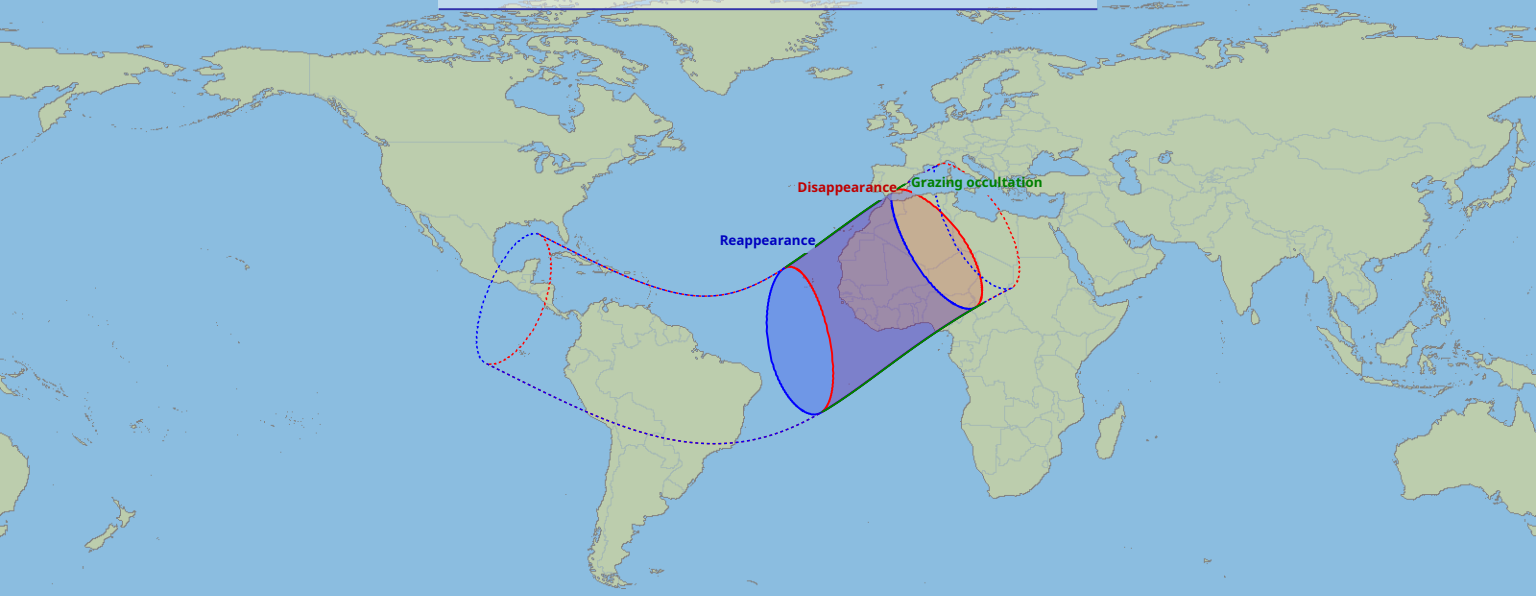

Visibility of the lunar occultation of Sigma Sagittarii on 16 Oct 2045

Global start
16 Oct 2045 17:18 UTC

Global end
16 Oct 2045 21:40 UTC