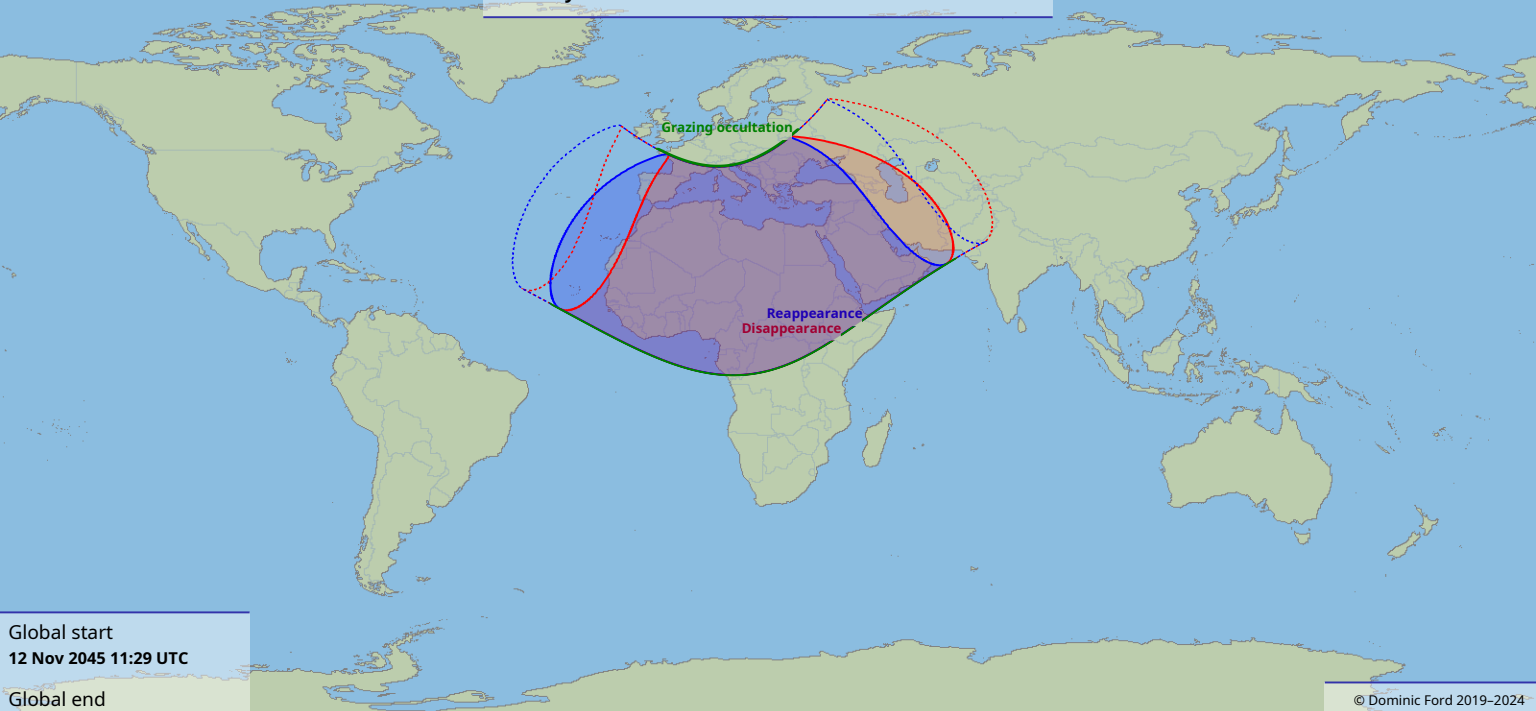

# Visibility of the lunar occultation of Venus on 12 Nov 2045

Global start  
12 Nov 2045 11:29 UTC

Global end  
12 Nov 2045 15:31 UTC