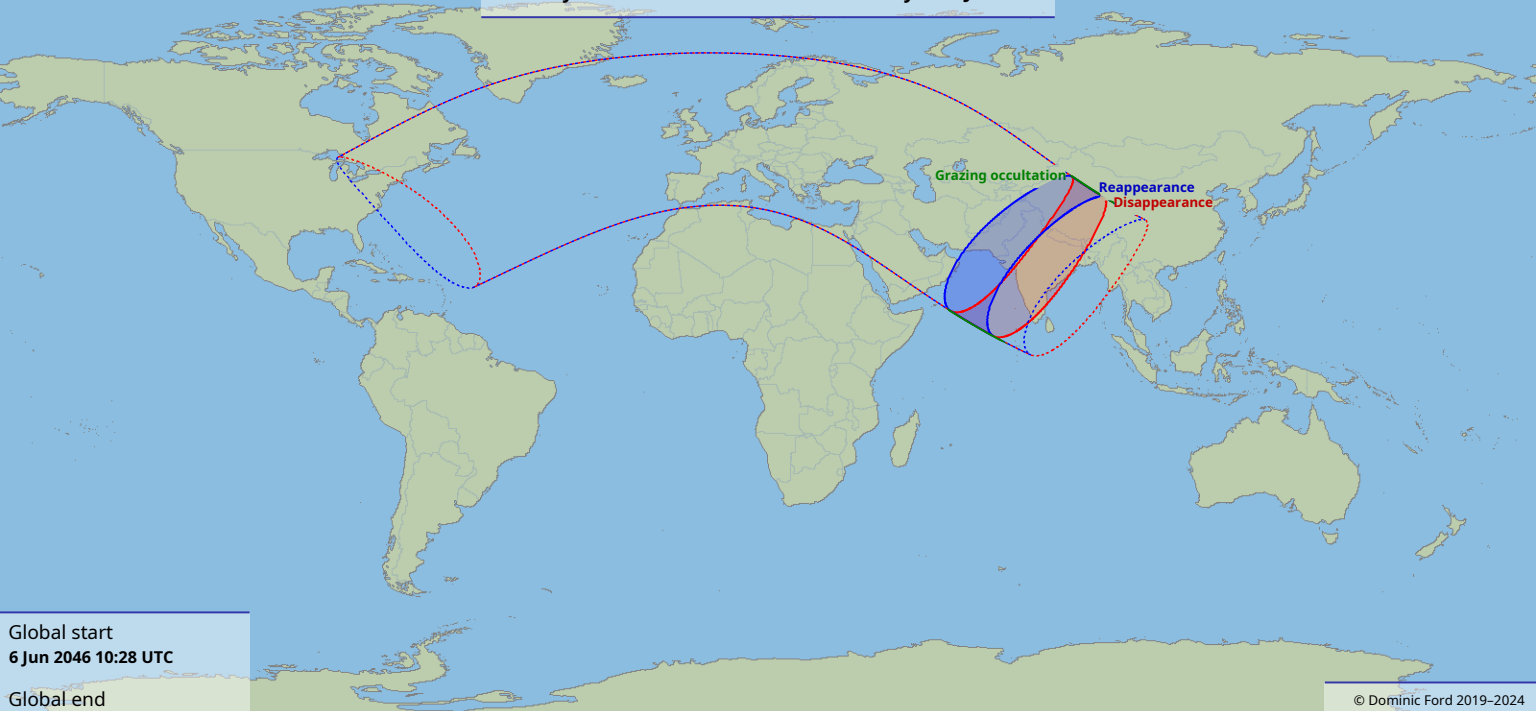

Visibility of the lunar occultation of Mercury on 6 Jun 2046

Global start
6 Jun 2046 10:28 UTC

Global end
6 Jun 2046 14:54 UTC