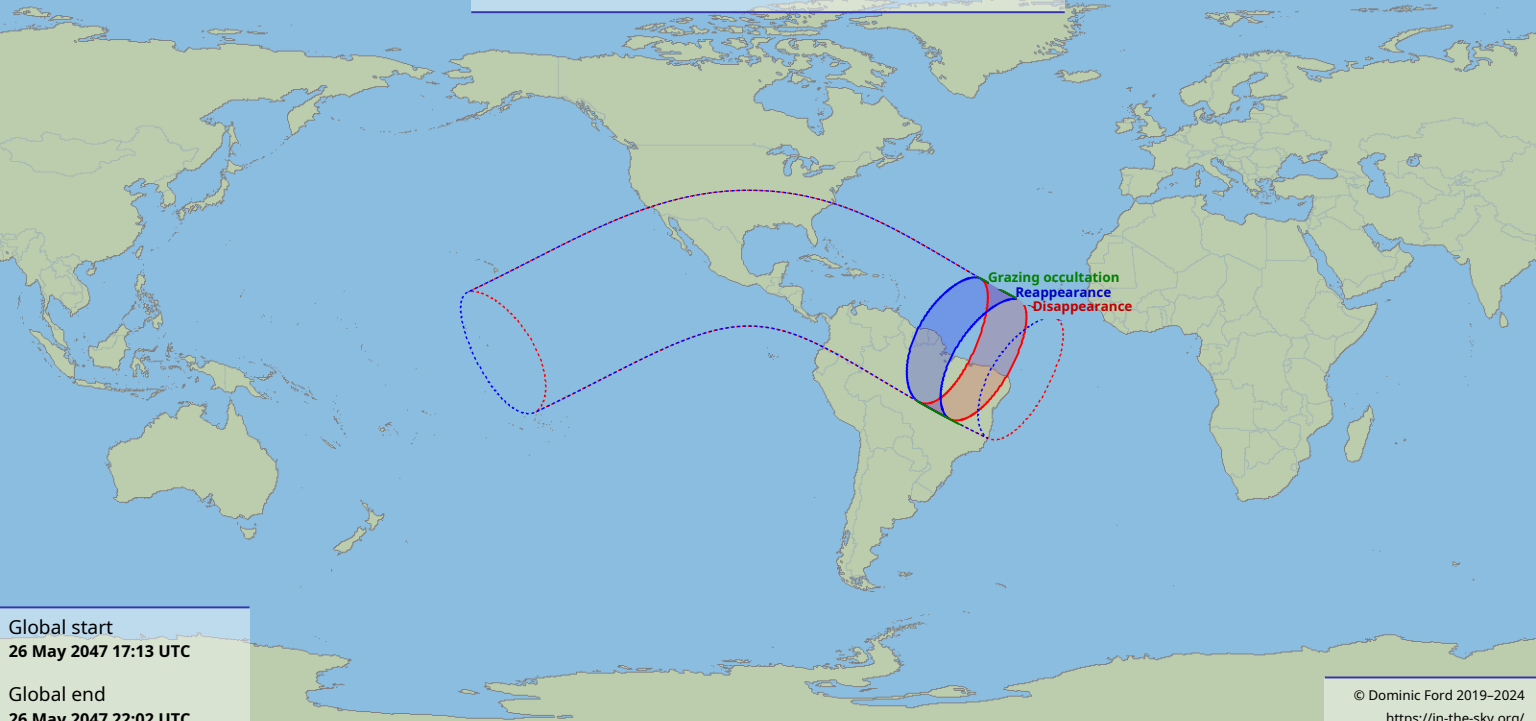

Visibility of the lunar occultation of Mercury on 26 May 2047

Global start
26 May 2047 17:13 UTC

Global end
26 May 2047 22:02 UTC