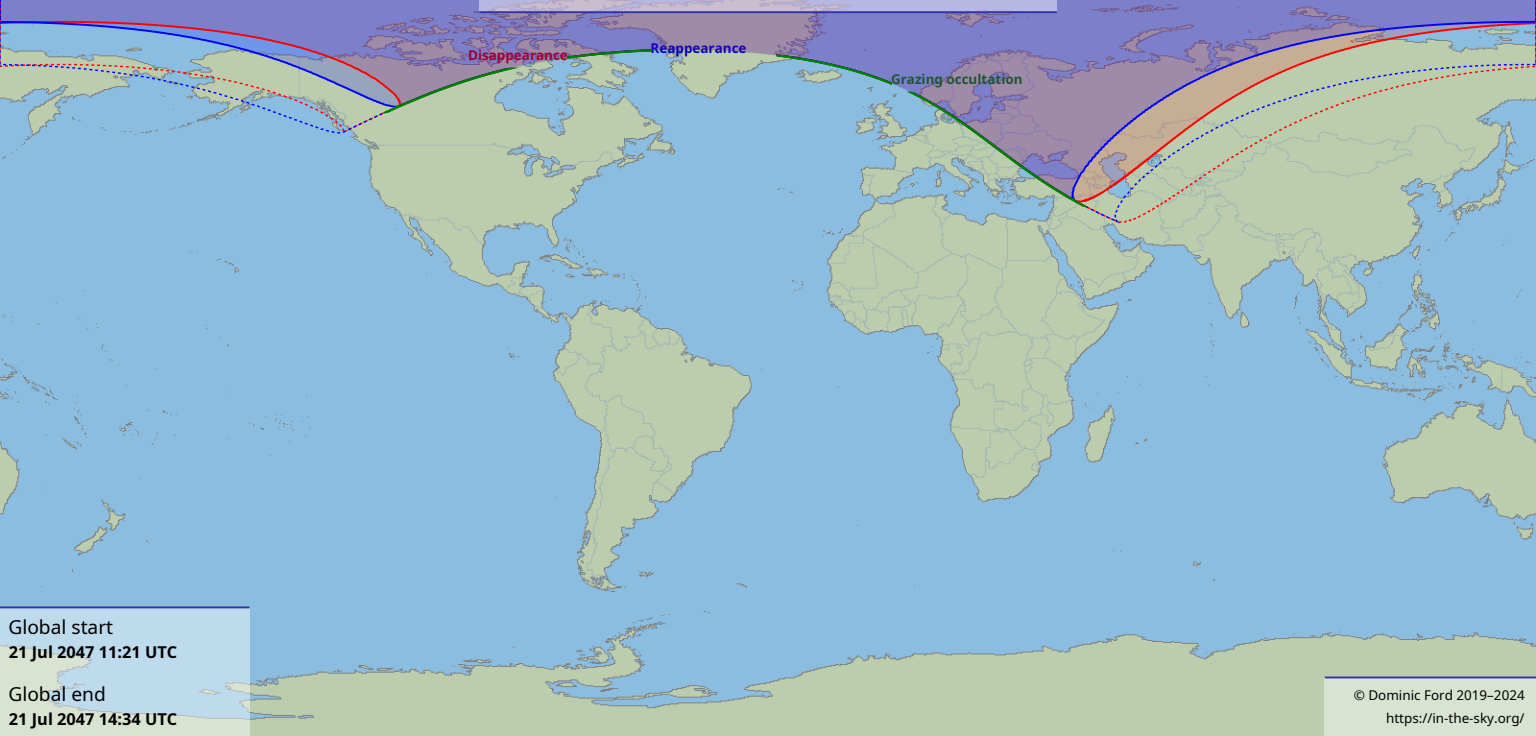

# Visibility of the lunar occultation of Mercury on 21 Jul 2047

Global start  
21 Jul 2047 11:21 UTC

Global end  
21 Jul 2047 14:34 UTC