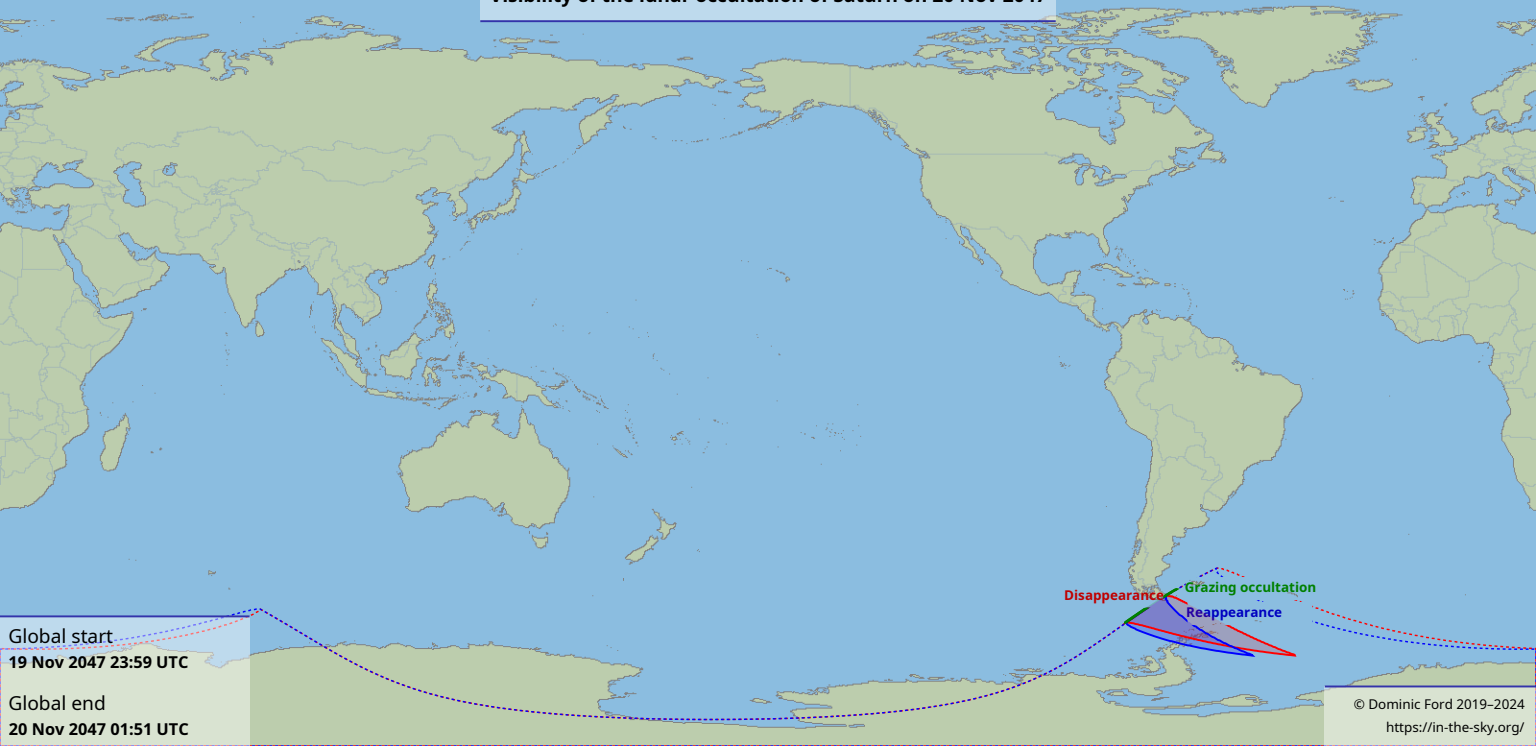

Visibility of the lunar occultation of Saturn on 20 Nov 2047

Global start
19 Nov 2047 23:59 UTC

Global end
20 Nov 2047 01:51 UTC

Disappearance
Grazing occultation
Reappearance