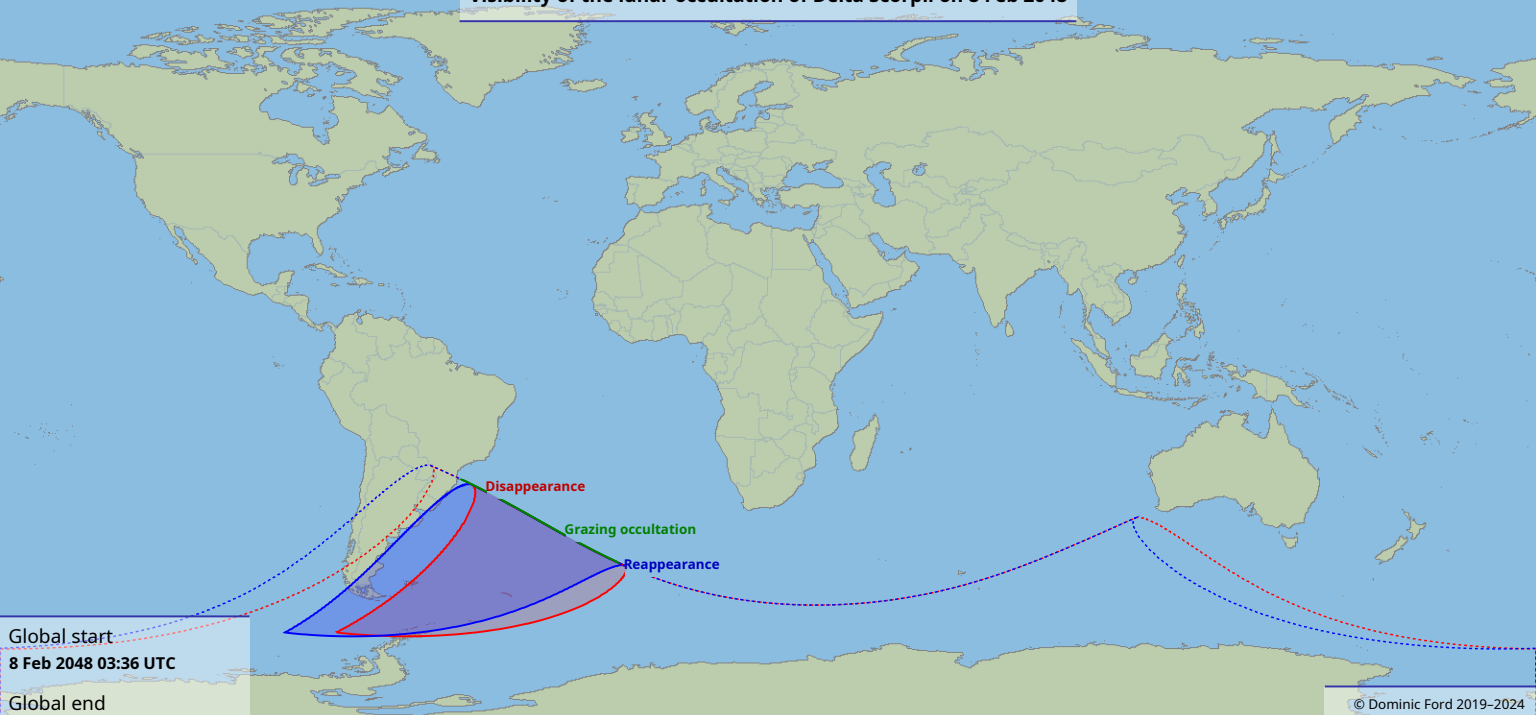

Visibility of the lunar occultation of Delta Scorpii on 8 Feb 2048

Global start
8 Feb 2048 03:36 UTC

Global end
8 Feb 2048 06:51 UTC