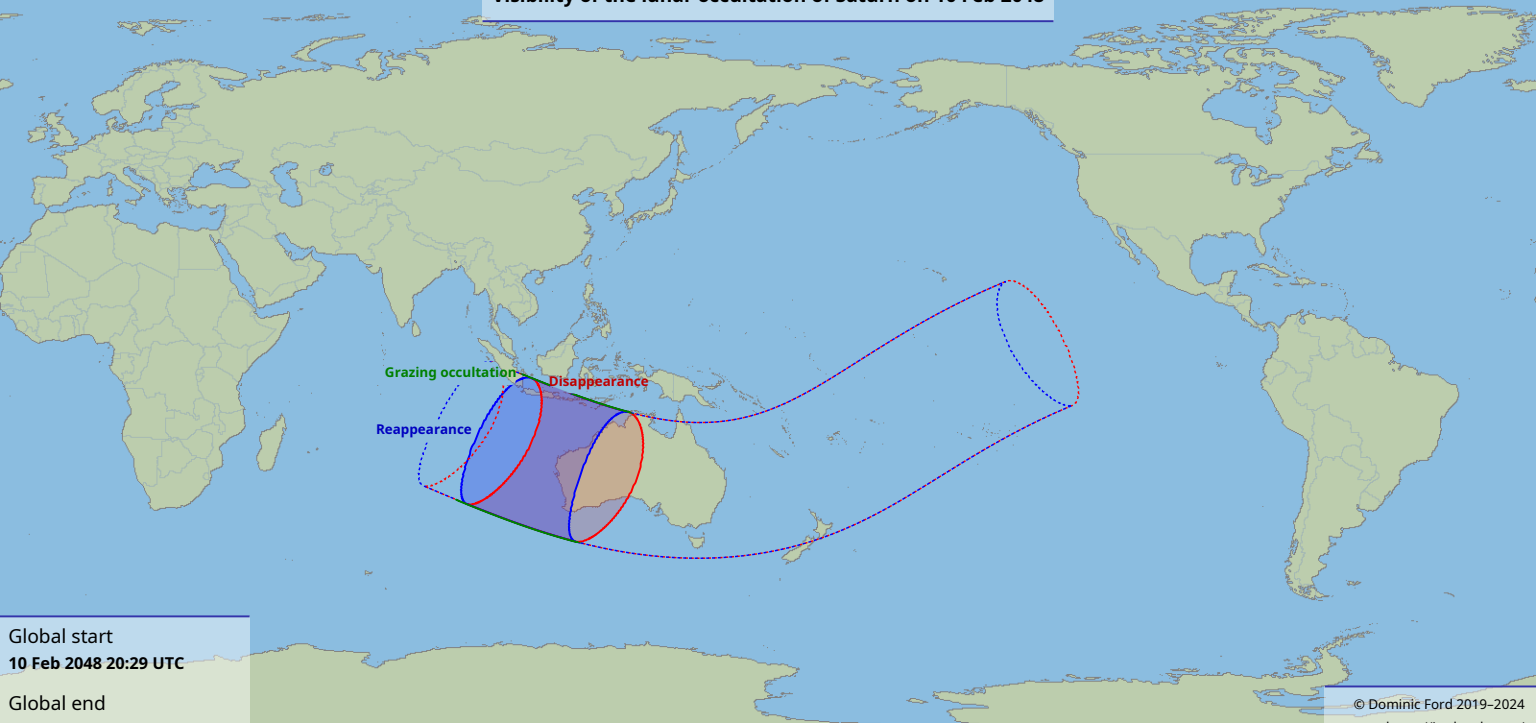

Visibility of the lunar occultation of Saturn on 10 Feb 2048

Global start
10 Feb 2048 20:29 UTC

Global end
11 Feb 2048 00:44 UTC