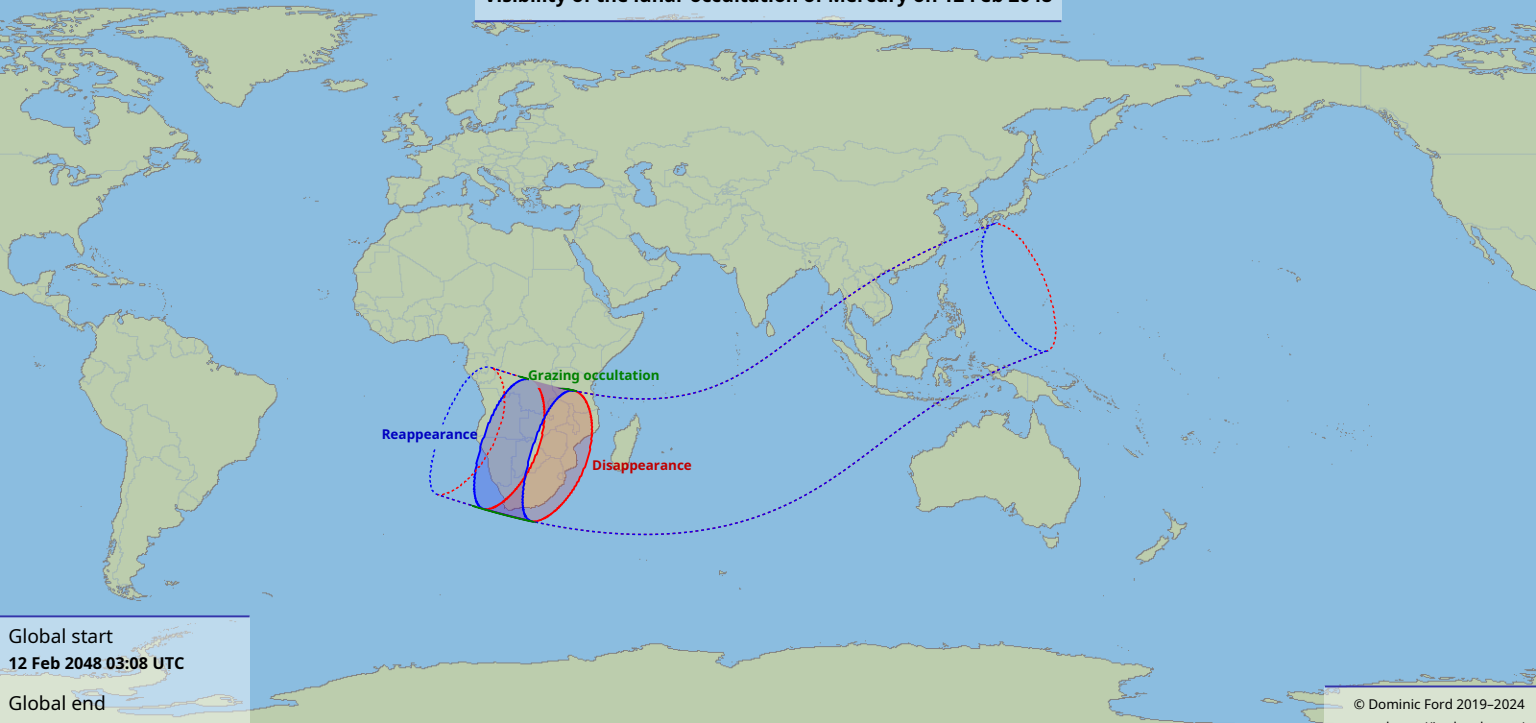

# Visibility of the lunar occultation of Mercury on 12 Feb 2048

Global start  
12 Feb 2048 03:08 UTC

Global end  
12 Feb 2048 07:27 UTC