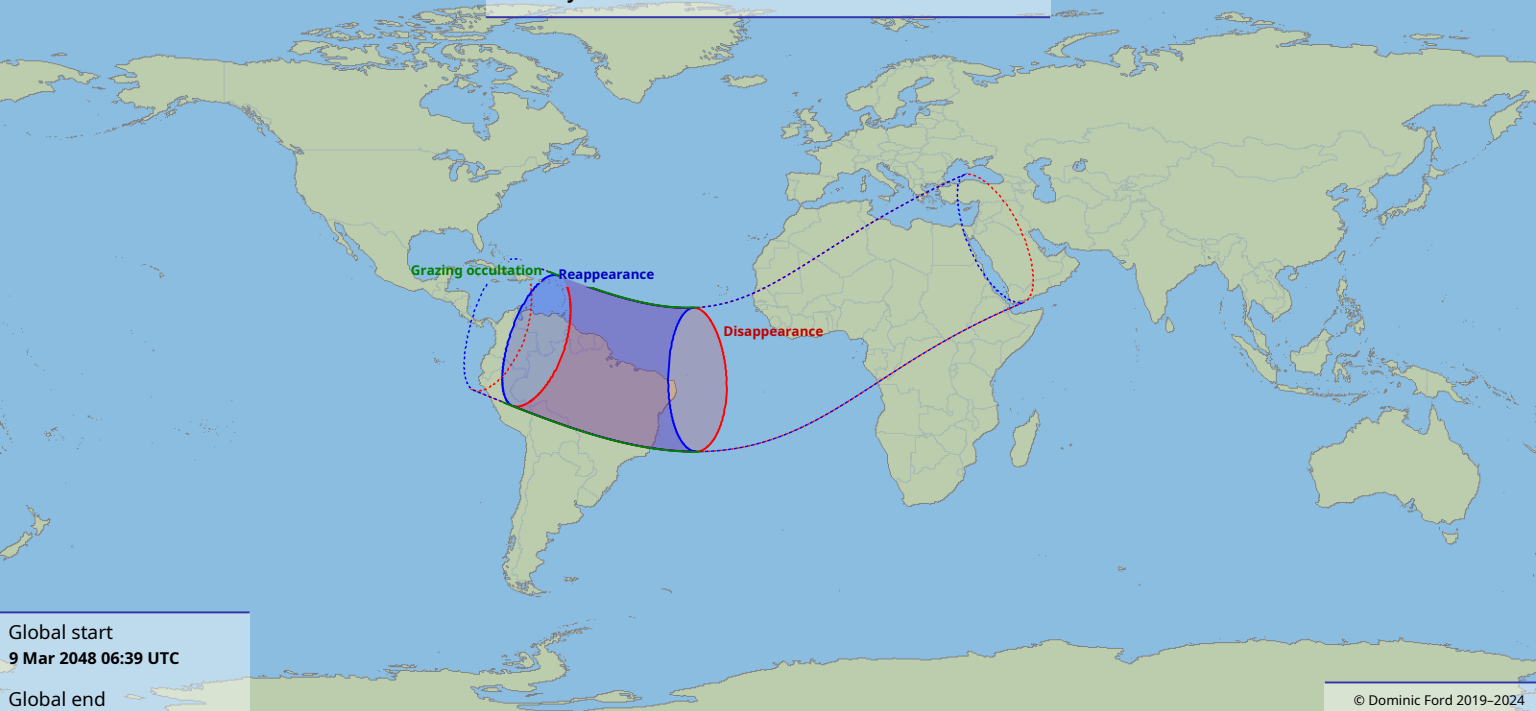

Visibility of the lunar occultation of Saturn on 9 Mar 2048

Global start
9 Mar 2048 06:39 UTC

Global end
9 Mar 2048 10:49 UTC