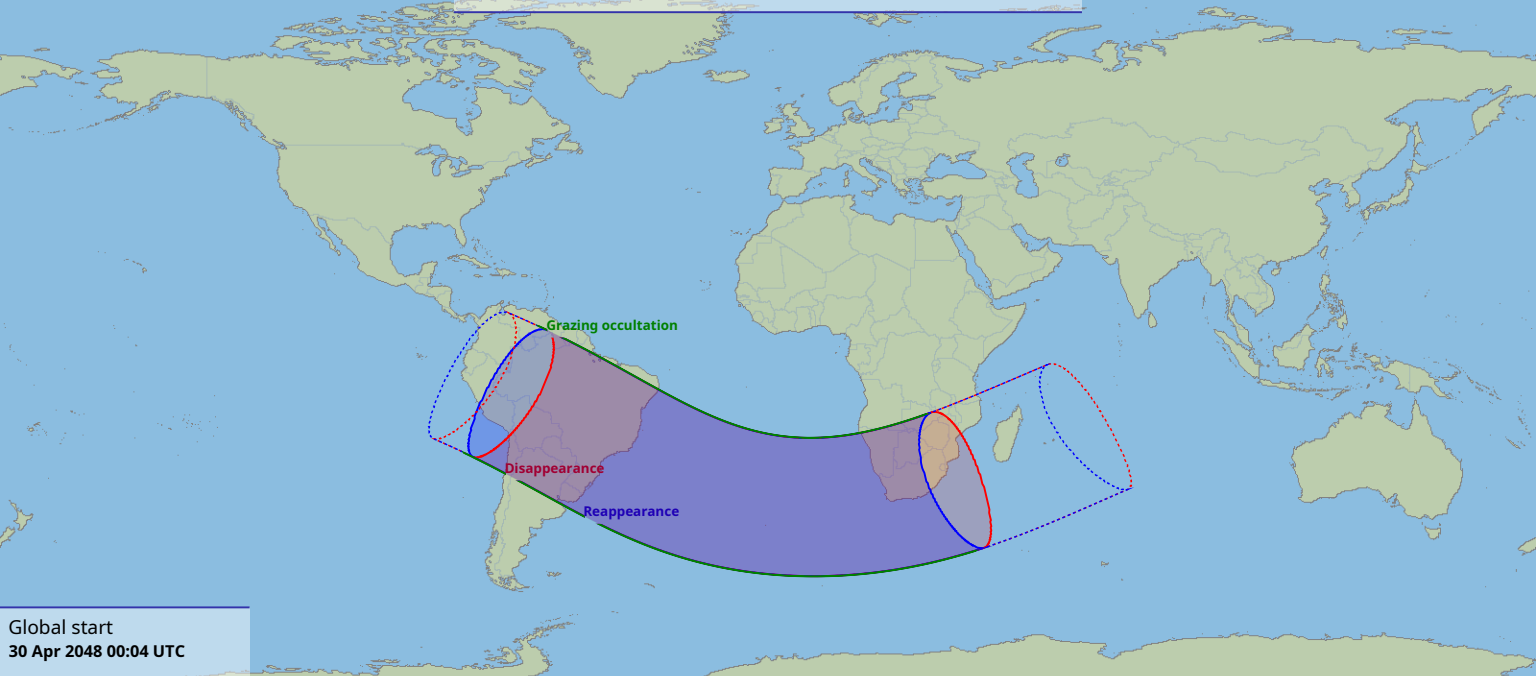

# Visibility of the lunar occultation of Delta Scorpii on 30 Apr 2048

Global start  
30 Apr 2048 00:04 UTC

Global end  
30 Apr 2048 04:07 UTC