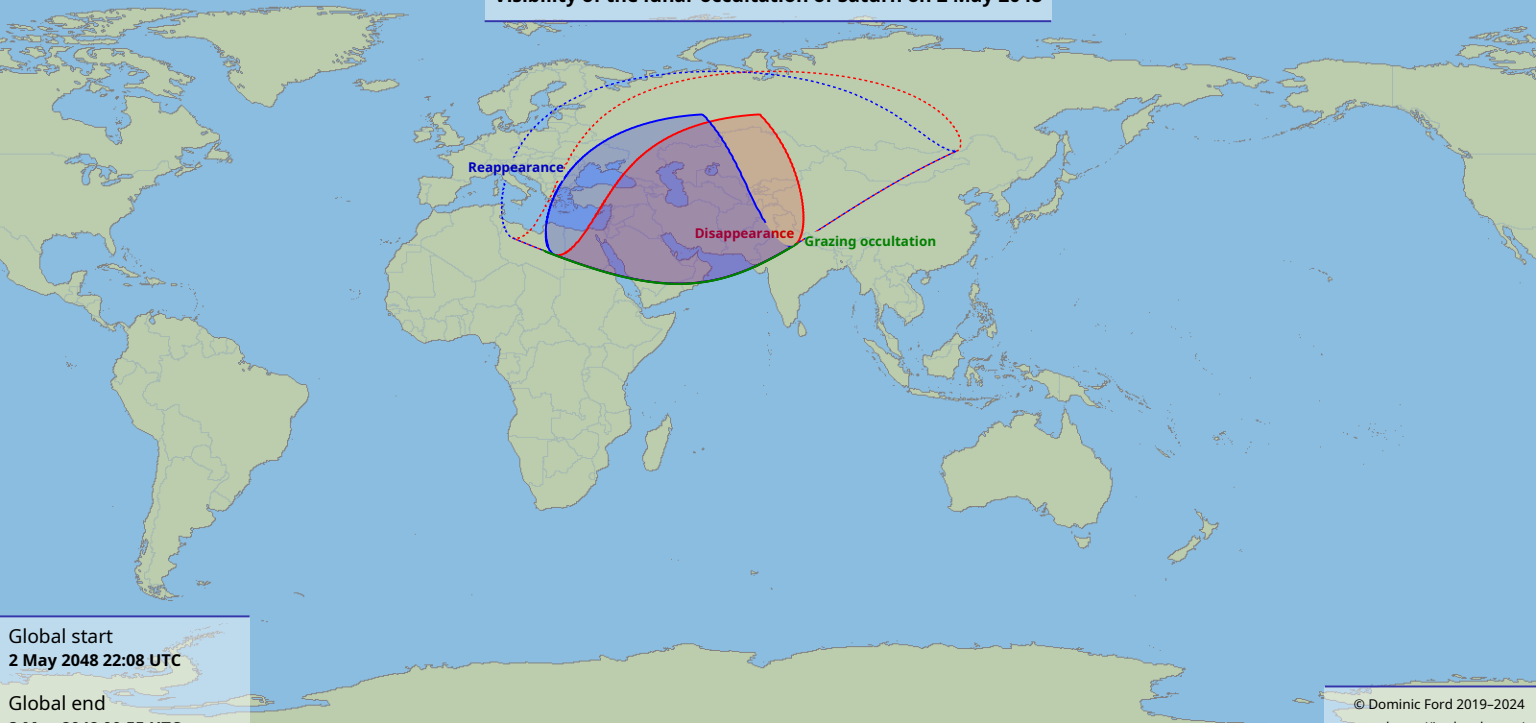

Visibility of the lunar occultation of Saturn on 2 May 2048

Global start
2 May 2048 22:08 UTC

Global end
3 May 2048 00:55 UTC