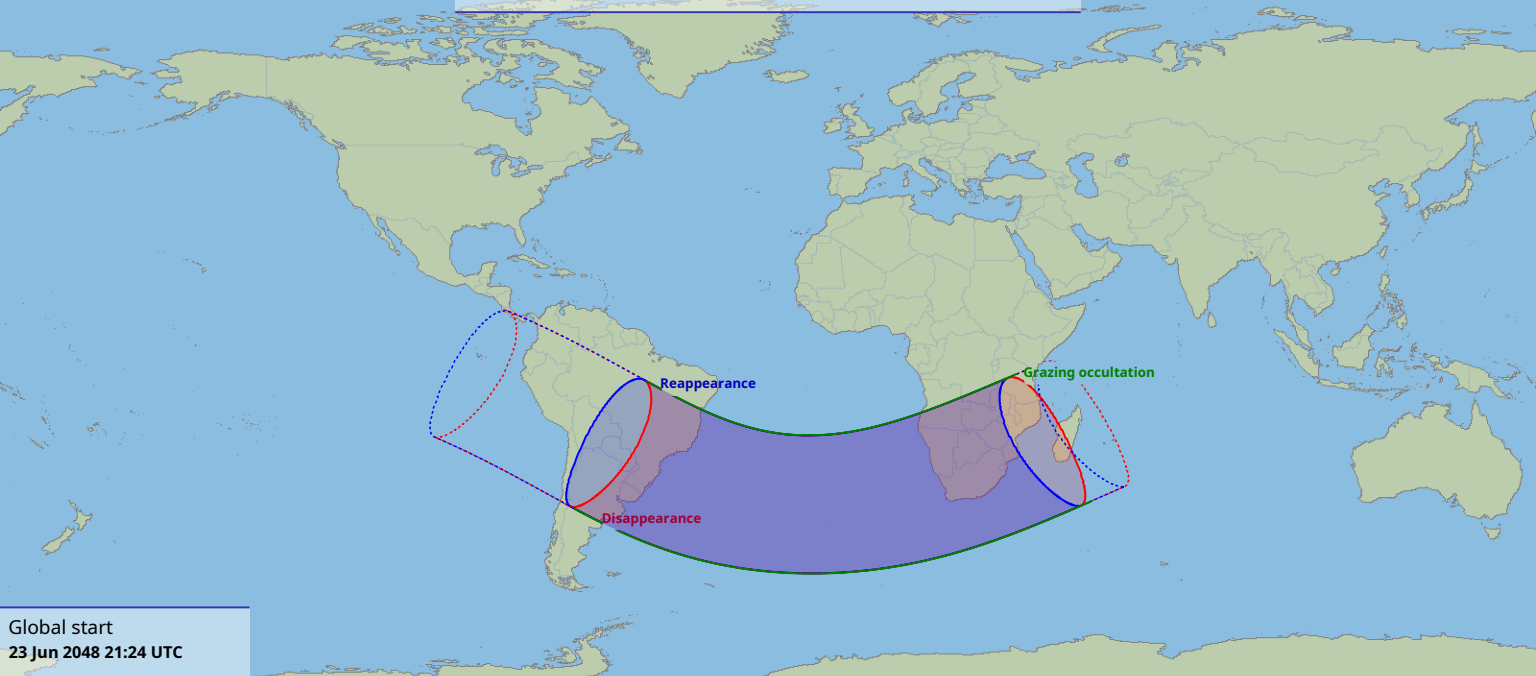

Visibility of the lunar occultation of Delta Scorpii on 23 Jun 2048

Global start
23 Jun 2048 21:24 UTC

Global end
24 Jun 2048 01:27 UTC