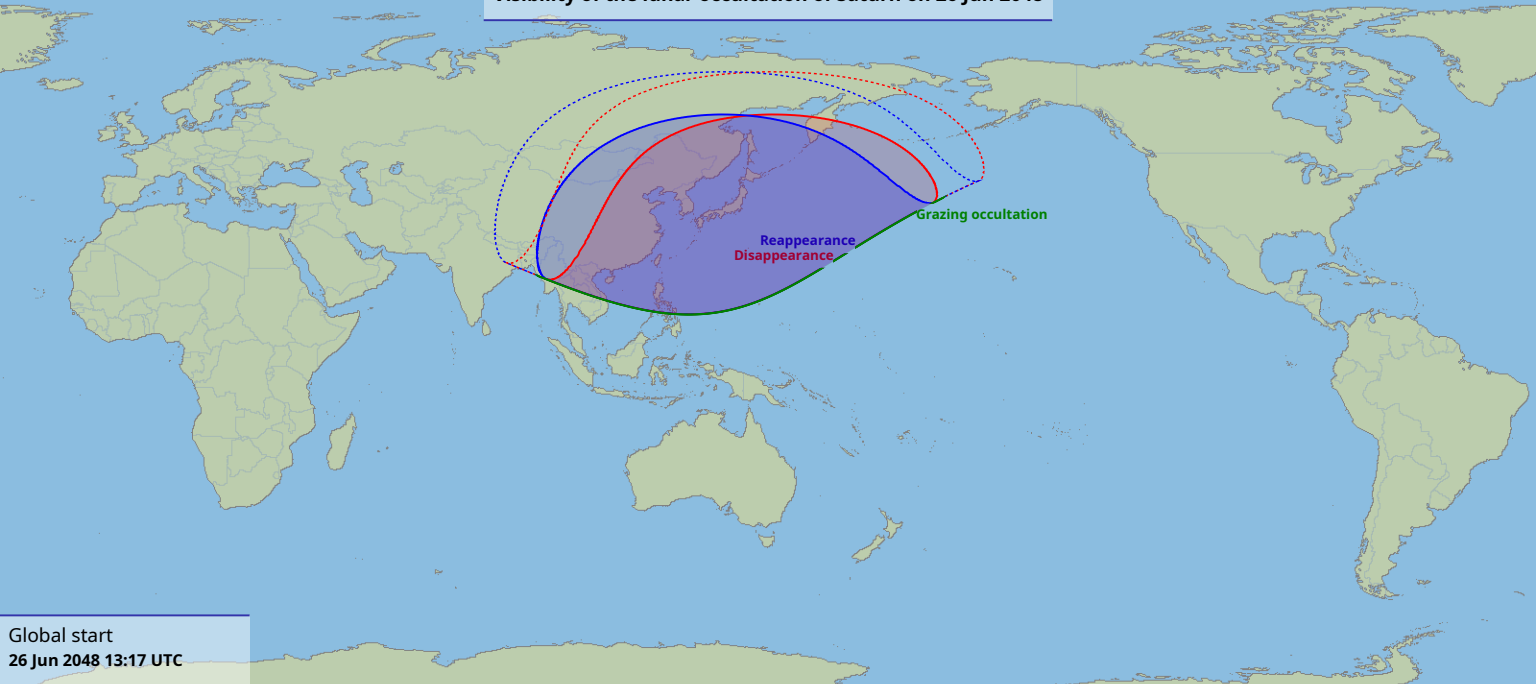

Visibility of the lunar occultation of Saturn on 26 Jun 2048

Global start
26 Jun 2048 13:17 UTC

Global end
26 Jun 2048 16:19 UTC