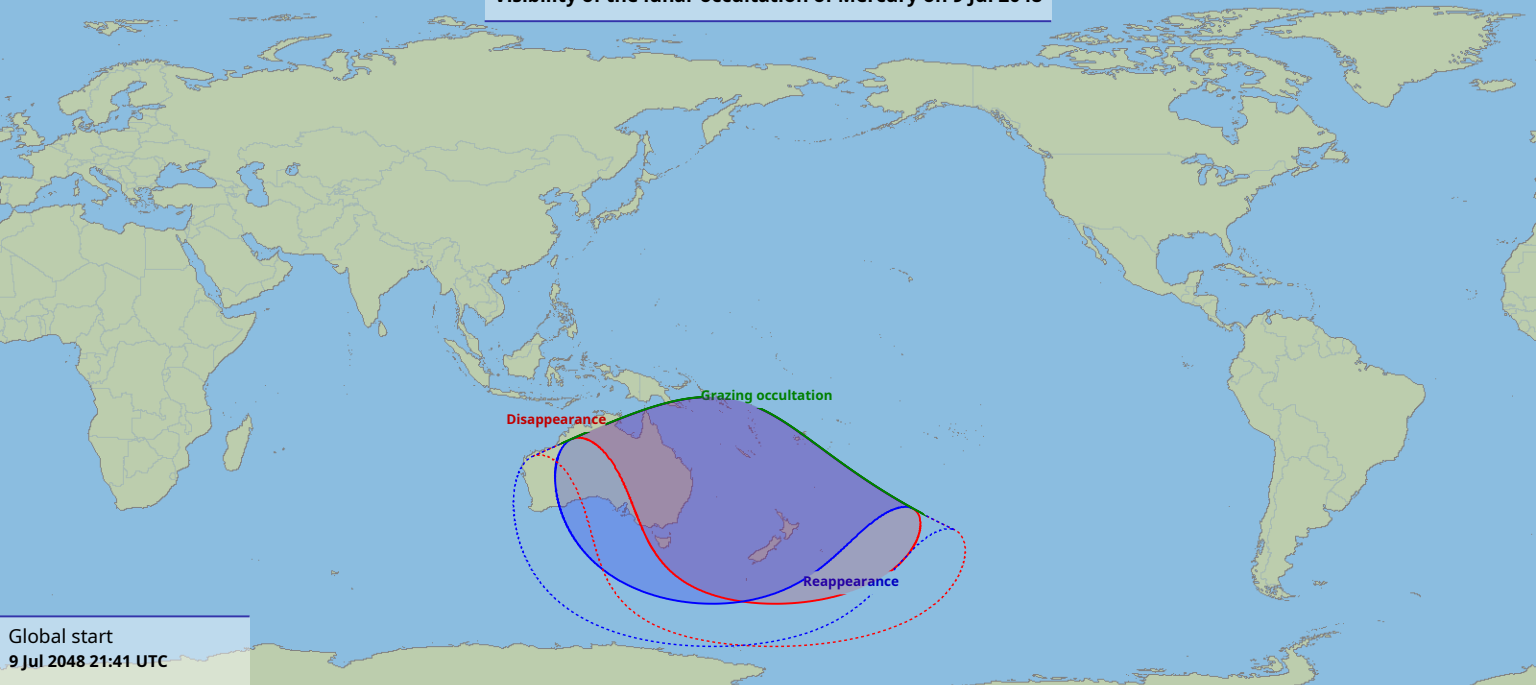

Visibility of the lunar occultation of Mercury on 9 Jul 2048

Global start
9 Jul 2048 21:41 UTC

Global end
10 Jul 2048 01:52 UTC