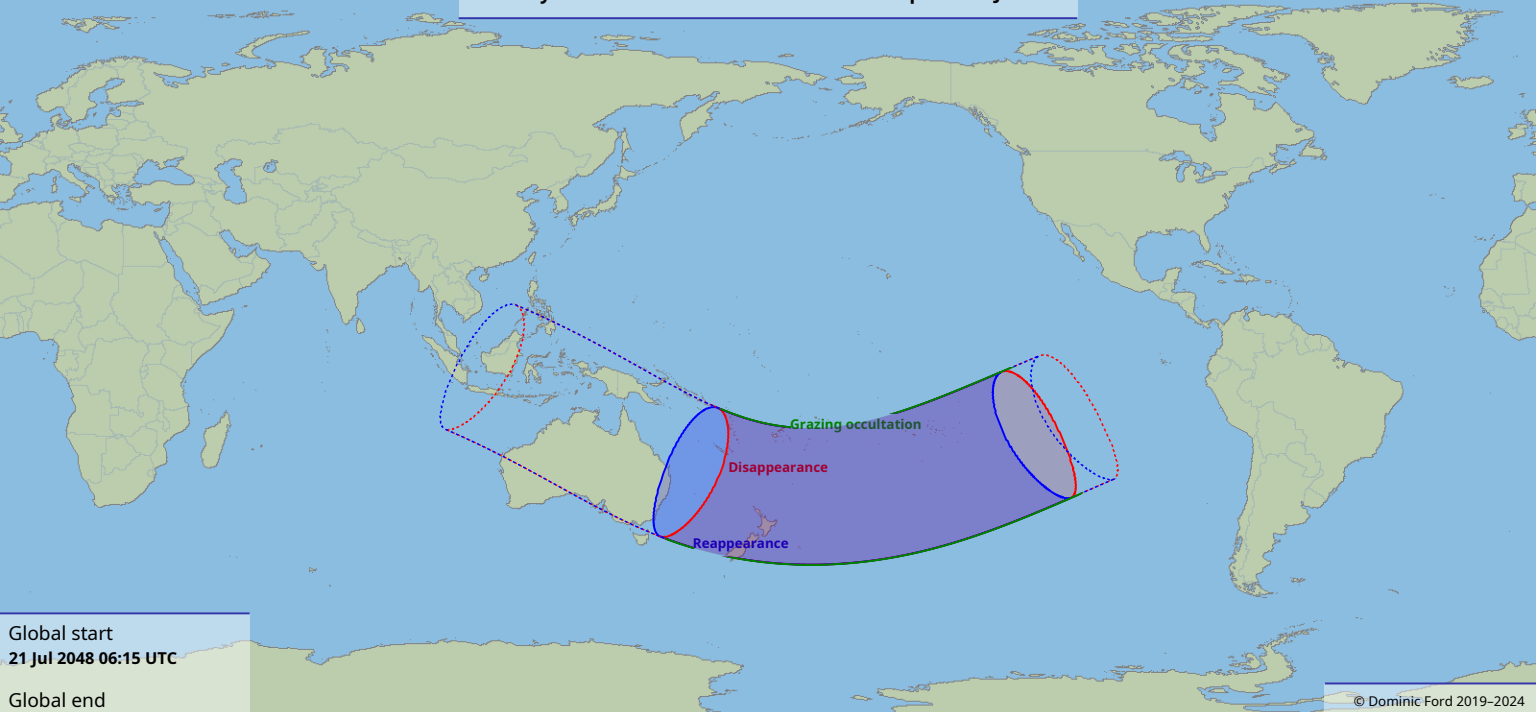

Visibility of the lunar occultation of Delta Scorpii on 21 Jul 2048

Global start
21 Jul 2048 06:15 UTC

Global end
21 Jul 2048 10:24 UTC